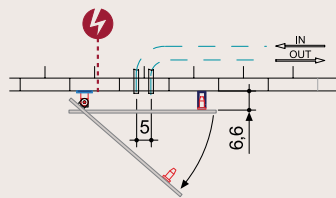

*Finitura fotografata in questa pagina: Gold MW136E. Nella pagina accanto: alluminio "anodizzato".*

*Finish photographed on this page: Gold MW136E. On the opposite page: "anodized" aluminium.*

# SILHOUETTE

hxb (cm)	n numero elementi/ elements number	peso a vuoto / weight empty (kg)	volume d'acqua / water volume (dm <sup>3</sup> )	a (cm)	c (cm)	d (cm)	e (cm)	Qs resa termica / thermal yield □t 50°C (watt)	Q potenza elettrica / electrical power (watt)	versione mista* / combined version*	apribile** / opening**	apribile / opening
												
<b>verticale/vertical</b>												
120,0x40,0	1	21,0	0,22	33,0	114,0	33,0	114,0	772	750	•	-	•
180,0x50,0	1	26,0	0,34	33,0	114,0	33,0	114,0	941	930	•	-	•
200,0x60,0	1	33,0	0,47	43,0	114,0	43,0	114,0	1201	1200	•	-	•
<b>orizzontale/horizontal</b>												
40,0x120,0	1	21,0	0,22	33,0	114,0	33,0	114,0	772	750	•	•	-
50,0x180,0	1	26,0	0,34	33,0	114,0	33,0	114,0	941	930	•	•	-
60,0x200,0	1	33,0	0,47	43,0	114,0	43,0	114,0	1201	1200	•	•	-

Istallazione verticale  
Vertical installation

Istallazione orizzontale  
Horizontal installation

- \*.  
a richiesta con sovrapprezzo
- \*\*.  
a richiesta senza sovrapprezzo
- .X.  
posizione ingresso a muro del  
cavo (per versione elettrica  
e mista)
- ~~~~~  
\*.  
upon request with surcharge
- \*\*.  
upon request without surcharge
- .X.  
electrical wire wall entry  
position (for electric and  
mixed version)