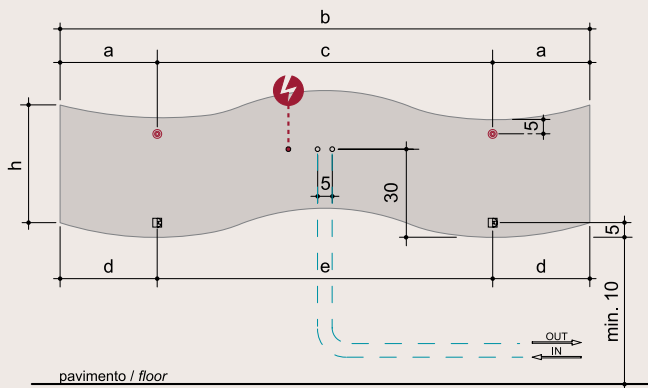

- *.
  a richiesta con sovrapprezzo
- **.
  a richiesta senza sovrapprezzo
- .X.
  posizione ingresso a muro del
  cavo (per versione elettrica
  e mista)
- ~~~~~  
  \*.  
  upon request with surcharge
- **.
  upon request without surcharge
- .X.
  electrical wire wall entry
  position (for electric and
  mixed version)