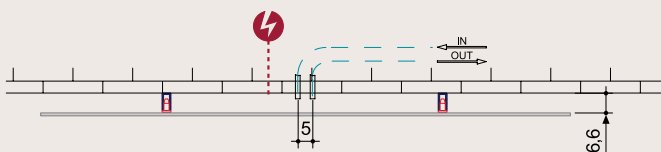

- *.
  a richiesta con sovrapprezzo
- **.
  a richiesta senza sovrapprezzo
- .X.
  posizione ingresso a muro del
  cavo (per versione elettrica
  e mista)
- ~~~~~  
  \*.  
  upon request with surcharge
- **.
  upon request without surcharge
- .X.
  electrical wire wall entry
  position (for electric and
  mixed version)