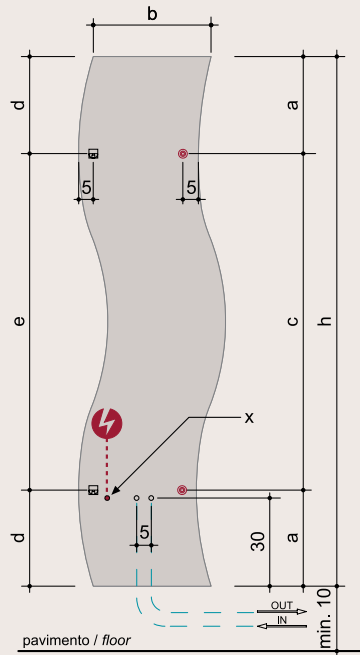

Istallazione verticale
Vertical installation

Istallazione orizzontale
Horizontal installation