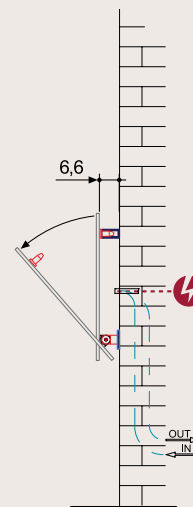

- *.
  a richiesta con sovrapprezzo
- **.
  a richiesta senza sovrapprezzo
- .X.
  posizione ingresso a muro del
  cavo (per versione elettrica
  e mista)
- ~~~~~  
  \*.  
  upon request with surcharge
- **.
  upon request without surcharge
- .X.
  electrical wire wall entry
  position (for electric and
  mixed version)