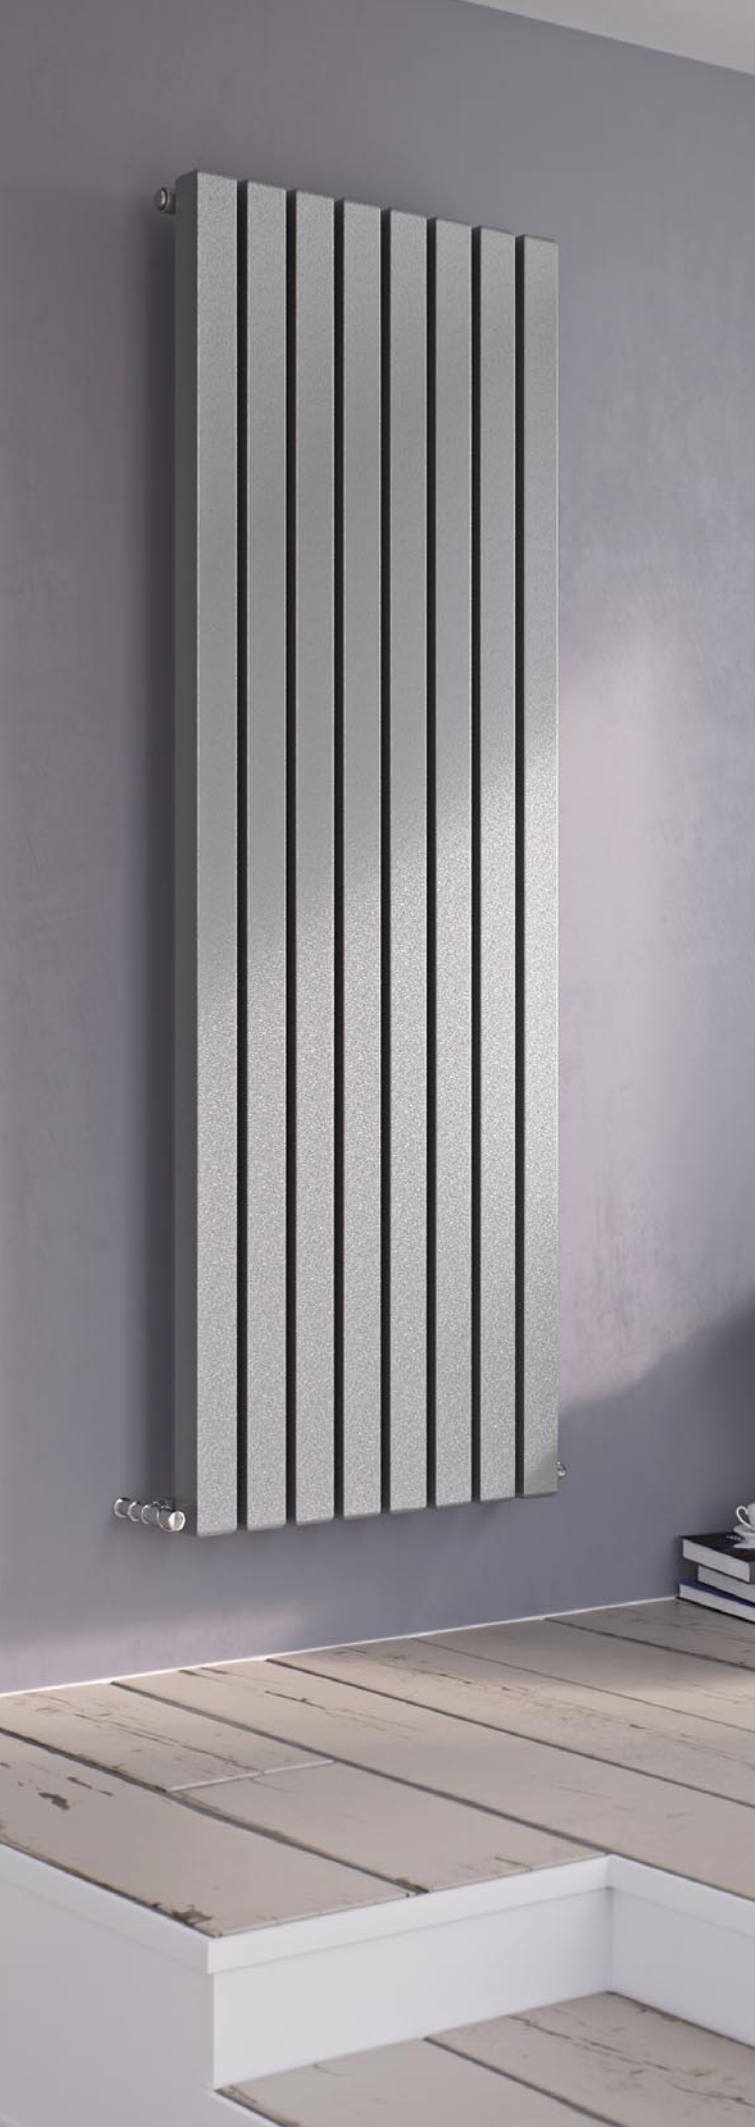

Vulkan Square Tube Vertical Tube Radiators

- Vertical square tube radiator
- Special tube-in-tube technology
- Low water use and fast heat up
- Made in our European factory
- 10 year guarantee
- 50mm central connection available to order
- Distance from the wall to front face 119mm
- Pipe centres. Vertical – width of the radiator plus the valves. Pipe centre 41mm from wall to centre

Stocked Finishes and Sizes

☐ White ☒ Anthracite

Product Code	Size (mm)	Heat Output (BTU) Delta 50	Price (Ex Vat)*	
			White	Anthracite
EVUQ	**600 x 585	2331	£339	
EVUQ	600 x 885	3495	£506	
EVUQ	600 x 1185	4659	£676	
EVUQ	1800 x 285	3099	£325	
EVUQ	1800 x 435	4649	£488	
EVUQ	1800 x 585	6198	£650	

* Price for white only. Anthracite 10%. **Only available in white.
This radiator can be made to order in 167 different size combinations. We use the RAL colour system so you can order almost any colour. Factory orders take around 6-8 weeks to deliver. Please contact your stockist for further details.