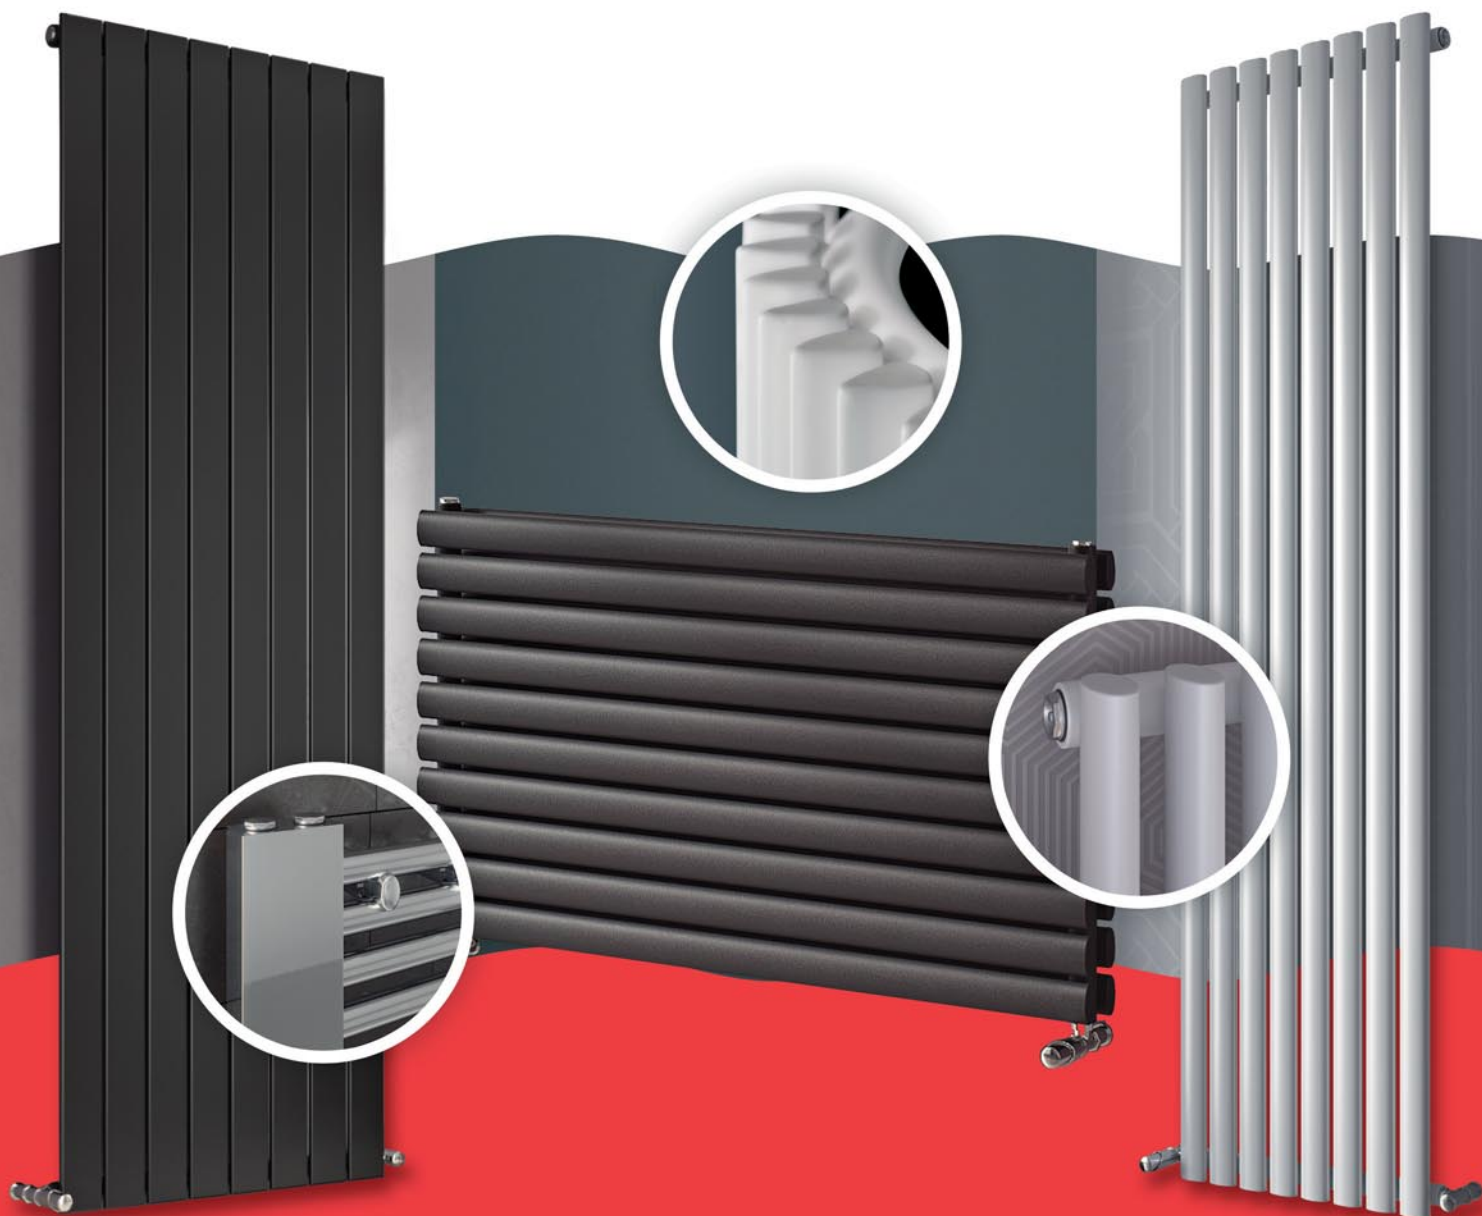

EUCOTHERM

Designer Radiators for Room and Bath

March 2021