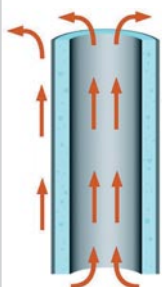

Designer Radiators for Room and Bath

Eucotherm have been manufacturing designer radiators for over 20 years, offering radiators for living and bathrooms.

The product range shows that we are at the forefront of innovation and design. The excellent manufacturing quality means we can offer a 10 year guarantee.

Eucotherm now have a UK distribution centre in the midlands holding over 10,000 of the most popular radiators. All radiator prices include delivery and can be delivered on a next day basis if required. Non stocked sizes will take around 6-8 weeks to deliver.

ORDER BY 5PM
for next working
day delivery

Find your BTU (British Thermal Unit) rating

To calculate the average BTU rating for any particular room use the following:

$$\text{Width (ft)} \times \text{Length (ft)} \times \text{Height (ft)} \times 4 = \text{BTU Rating (Average)}$$

(1kW = 3413 BTU)

- High heating performance thanks to maximisation of the convection principle (chimney effect)
- Minimised water-content means faster warm-up times and energy consumption
- Special process for plastic-coating of outer and inner surfaces
- Tube-in-tube design provides greater heating surface area

Only applies to Vulkan and Supra

Contents

Designer Radiators

Mars Vertical	5
Mars Duo Vertical	5
Mars Horizontal	6
Mars Duo Horizontal	6
Mars 600 Vertical	7
Mars 600 Vertical Duo	7
Mars Elegant Duo Vertical	9
Mars Elegant Duo Horizontal	9
Mars Deluxe Vertical	10
Mars Deluxe Horizontal	10
Mars Duo Deluxe Vertical	11
Mars Duo Deluxe Horizontal	11
Mars Mirror	12
Mars Plus Vertical	12
Mars Plus Horizontal	13
Mars Duo Plus	13
Mars Chrome	14
Mars Vitro	14
Mars Vitro Picture Horizontal	15
Mars Vitro Picture Triple Vertical	15
Mars Vitro Picture	16
Mars Vitro Picture LED	16
Minerva	17
Gaja Vertical	19
Gaja Duo Vertical	19
Gaja Horizontal	20
Gaja Duo Horizontal	20
Atlas	21
Nova Vertical	23
Nova 600 Vertical	23
Nova Horizontal	24
Nova Mirror	24
Nova Line	25
Buco-Plan	25
Corus	26
Corus Duo	26
Corus Curved	27
Corus Corner	27
Corus W	28
Corus Mirror	28
Corus Mirror Curved	29
Vulkan Round Tube	29
Vulkan Square Tube	30
Supra Round Tube	31
Supra Square Tube	31

Designer Electric Radiators

Mars Electro	33
Mars Plus Electro	33
Mars Mirror Electro	34
Mars Vitro Electro	34
Mars Duplex Electro	35
Vulkan Electro	35
Standard White Infrared	36
White & Black Glass Infrared	36
Glass Mirror Infrared	37
Picture Infrared	37
Gaja Electro	38

Towel Radiators

Parallel Rail	40
Magnus	40
Mars Primus	41
Mars Primus Duo	41
Mars Trium	42
Helios	42
Sidus	43
Kalida	43
Diana	44
Zeus	44
Retta Trium	45
Fontanus	45
Nova Trium	46
Nova Primus	46
Fino	47
Ceres Plus	47
Ceres Chrome	48
Primus Chrome	48
Primus Vito Chrome	49
Mamba Chrome	49
Chromo Straight	50
Chromo Curved	50
Bacchus Chrome	51
Verano	51
Deluxe TRV Valves	52
Central Valves	53
Accessories	54
Infrared Radiator Accessories	55
Bespoke Radiator Guide	56
Special Finishes	57