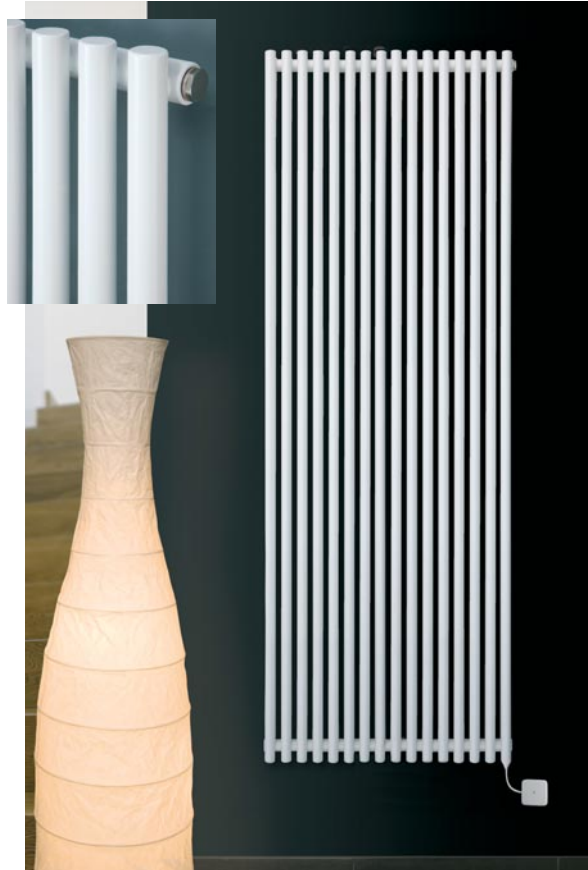

Gaja Electro

Electric Tube Radiators

- Electric vertical radiator
- Heat on demand heating
- Made in our European factory
- 10 year guarantee on radiator 2 years on heating element
- Distance from the wall to front face 90mm

Available Finishes and Sizes

☐ White
☐ RAL Colours
☐ Special Finishes

Product Code	Size (mm)	Heating Element Size	Price (Ex Vat)*
EGAVE	**900 x 310	300	£302
EGAVE	**900 x 430	300	£338
EGAVE	**900 x 510	600	£379
EGAVE	**1200 x 310	600	£350
EGAVE	**1200 x 430	600	£391
EGAVE	**1200 x 510	900	£431
EGAVE	**1500 x 310	600	£383
EGAVE	**1500 x 430	600	£436
EGAVE	**1500 x 510	900	£483
EGAVE	**1800 x 310	600	£406
EGAVE	**1800 x 430	900	£480
EGAVE	**1800 x 510	900	£521

* Price for white only. RAL colours 20% and special finishes 30% extra.

**Made to order 6-8 weeks delivery

These radiators can be made to order in 12 different size combinations. We use the RAL colour system so you can order almost any colour. Factory orders take around 6-8 weeks to deliver. Please contact your stockist for further details.