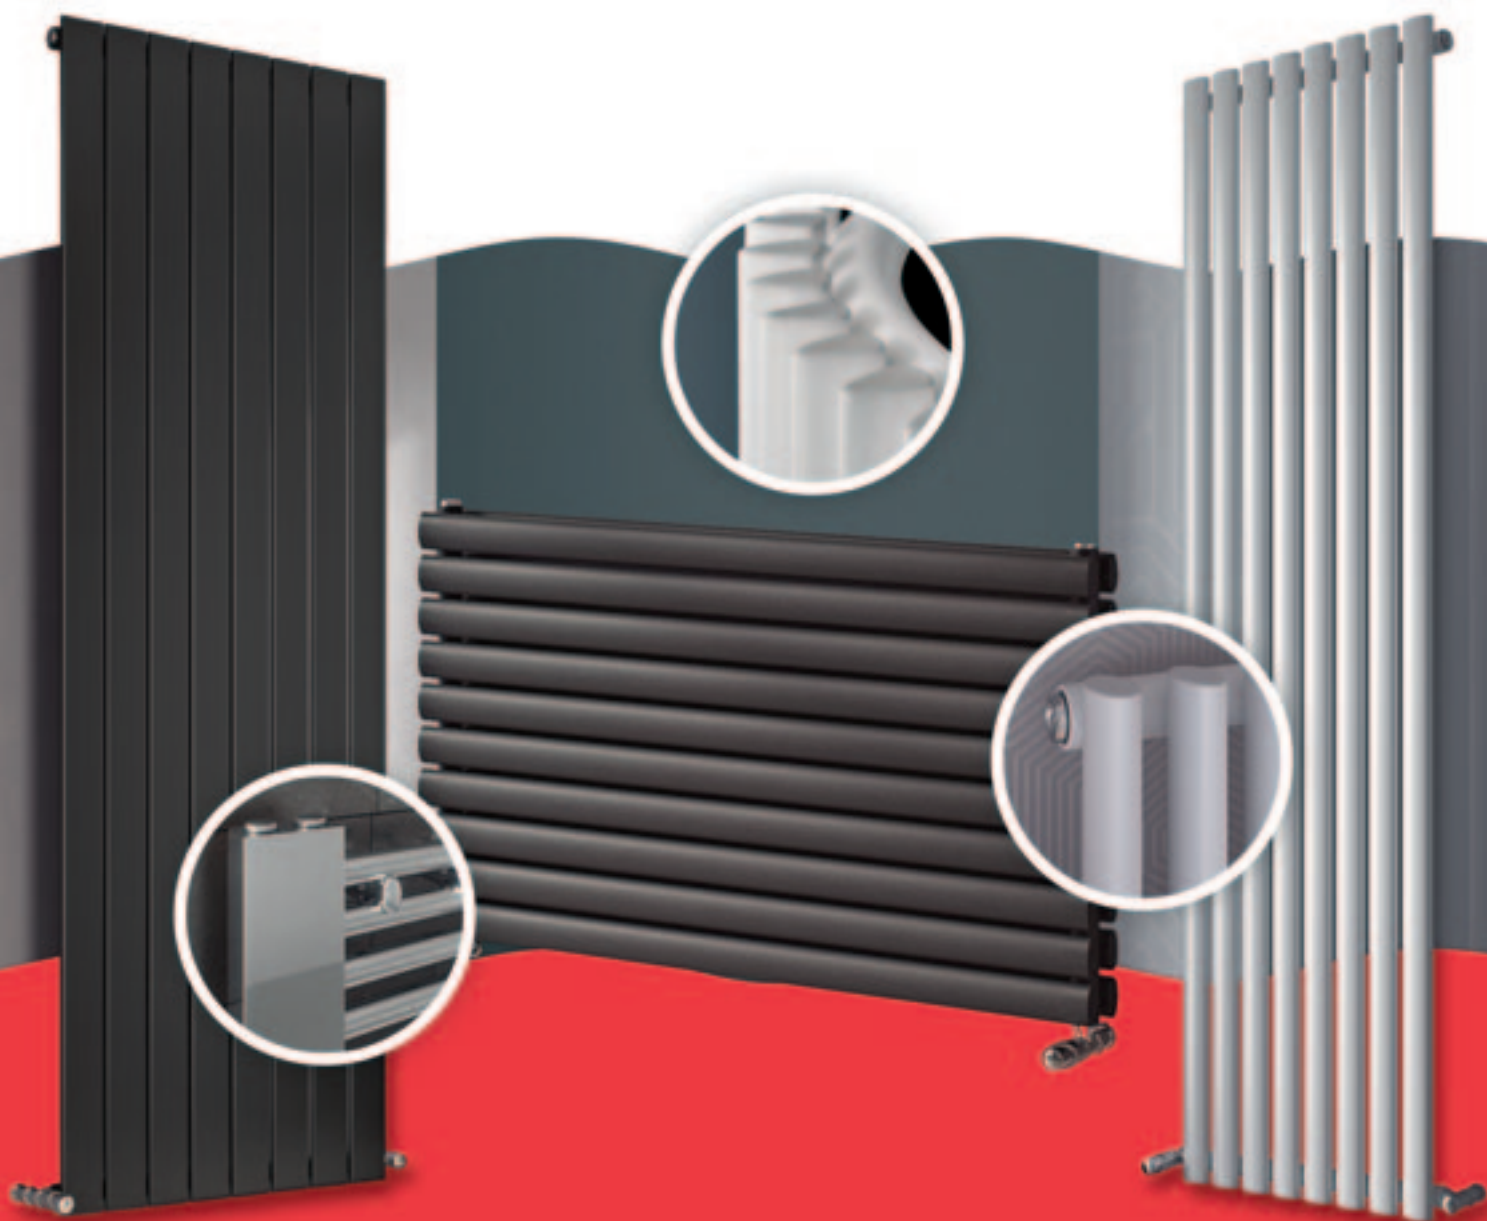

EUCOTHERM

Designer Radiators for Room and Bath

March 2022