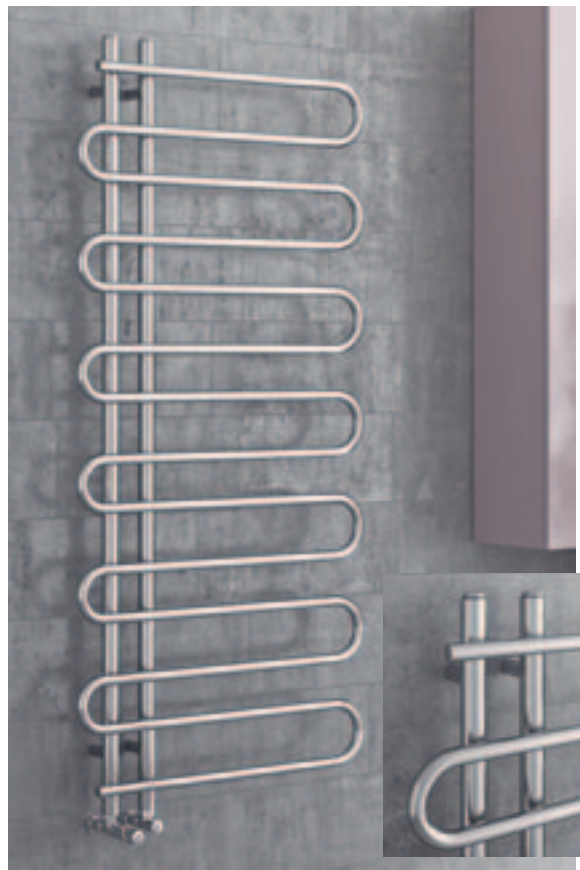

Fontanus

Ladder Towel Radiators

- Traditional ladder towel radiators
- Made in our European factory
- 10 year guarantee
- High BTU
- Distance from the wall to front face 72-92mm variable
- Pipe centres. Width of the radiator less 50mm distance from wall to centre 35-55mm variable

Stocked Finishes and Sizes

☐ White ☒ RAL Colours

Product Code	Size (mm)	Heat Output (BTU) Delta 50		Price (Ex Vat)*	
		White	RAL Colours	White	RAL Colours
EFON	1209 x 600	2310		£305	£366
EFON	1616 x 600	3105		£357	£428

We use the RAL colour system so you can order almost any colour. Factory orders take around 6-8 weeks to deliver. Please contact your stockist for further details.

Mamba Chrome

Chrome Ladder Towel Radiators

- Superior polished chrome finish
- Made in our European factory
- 5 year guarantee
- Distance from the wall to front face 60mm variable
- Pipe centres are 72mm. Distance from the wall to the centre 95mm

Stocked Finishes and Sizes

☒ Chrome

Product Code	Size (mm)	Heat Output (BTU) Delta 50		Price (Ex Vat)*	
		Delta 50	Chrome	Delta 50	Chrome
EMA	1000 x 500	825		£392	
EMA	1400 x 600	1208		£472