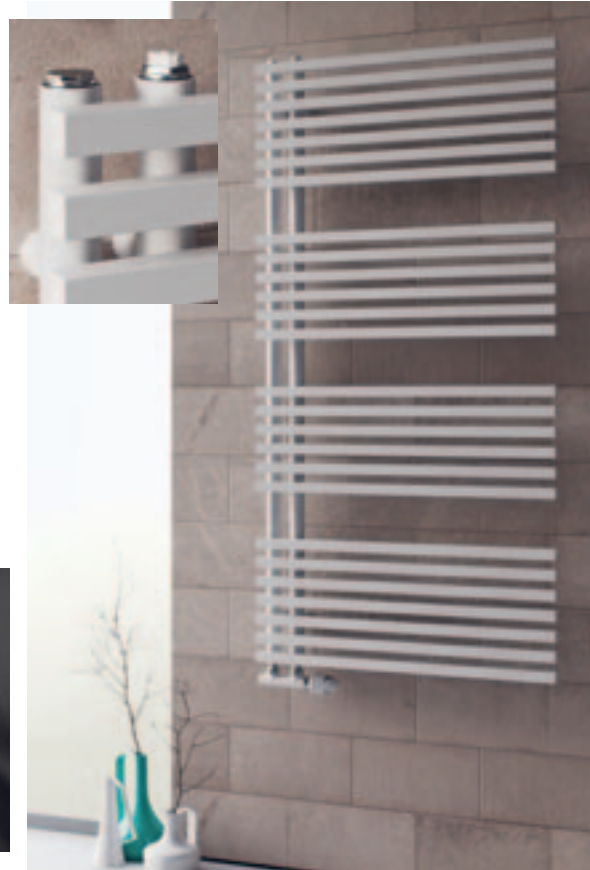

Zeus

Ladder Towel Radiators

- Traditional ladder towel radiators
- Made in our European factory
- 10 year guarantee
- High BTU
- Distance from the wall to front face 95-105mm variable
- Pipe centres. Width of radiator less 30mm distance from wall to centre 65-85mm variable

Stocked Finishes and Sizes

☐ White ☒ RAL Colours

Product Code	Size (mm)	Heat Output (BTU) Delta 50	Price (Ex Vat)	
			White	RAL Colours
EZE	1290 x 448	1958	£247	£296
EZE	1290 x 596	2453	£259	£311
EZE	1290 x 742	2945	£271	£325
EZE	1650 x 448	2467	£272	£326
EZE	1650 x 596	3088	£288	£346

We use the RAL colour system so you can order almost any colour. Factory orders take around 6-8 weeks to deliver. Please contact your stockist for further details.

Retta Trium

Square Tube Towel Radiator

- Square tube design
- Made in our European factory
- 10 year guarantee
- Distance from wall to front face 103-113mm variable
- Pipe centres 50mm. Distance from wall to centre 60-70mm variable

Available Finishes and Sizes

☐ White ☒ RAL Colours

Product Code	Size (mm)	Heat Output (BTU) Delta 50	Price (Ex Vat)	
			White	RAL Colours
RTR	883 x 500	1365	£272	£326
RTR	883 x 600	1634	£310	£372
RTR	1179 x 500	1819	£356	£427
RTR	1179 x 600	2184	£407	£488
RTR	1438 x 500	2218	£425	£510
RTR	1438 x 600	2662	£490	£588

We use the RAL colour system so you can order almost any colour. Factory orders take around 6-8 weeks to deliver. Please contact your stockist for further details.