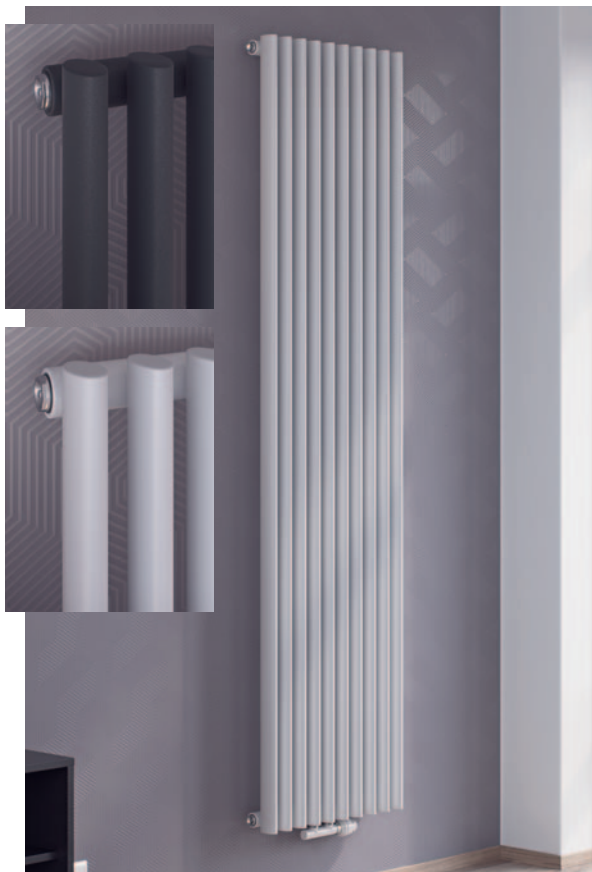

Nova Line

Vertical Oval Tube Radiators

- New oval tube radiator
- Made in our European factory
- 10 year guarantee
- 50mm central connection as standard
- Distance from wall to front face 106mm
- Pipe centres are the width of the radiator plus the valves. Pipe centre 41mm from wall to centre

Available Finishes and Sizes

☐ White ☐ Textured Matt Anthracite ☐ RAL Colours

Product Code	Size (mm)	Heat Output (BTU) Delta 50	Price (Ex Vat)		
			White	Anthracite	RAL Colours
ENOL	1800 x 295	2088	£378	£417	£454
ENOL	1800 x 430	2891	£526	£579	£631
ENOL	1800 x 565	3670	£664	£730	£796

Buco-Plan

Vertical Radiators

- New vertical design
- Offering high BTU ratings
- Made in our European factory
- 10 year guarantee
- 50mm central connection as standard
- Distance from wall to front face 88mm
- Pipe centres 50mm. Pipe centre 41mm from wall to centre

Available Finishes and Sizes

☐ White ☐ Anthracite ☐ RAL Colours

Product Code	Size (mm)	Heat Output (BTU) Delta 50	Price (Ex Vat)		
			White	Anthracite	RAL Colours
EBUK	1800 x 436	2543	£438	£481	£526
EBUK	1800 x 516	2978	£497	£547	£597
EBUK	1800 x 596	3311	£559	£615	£670