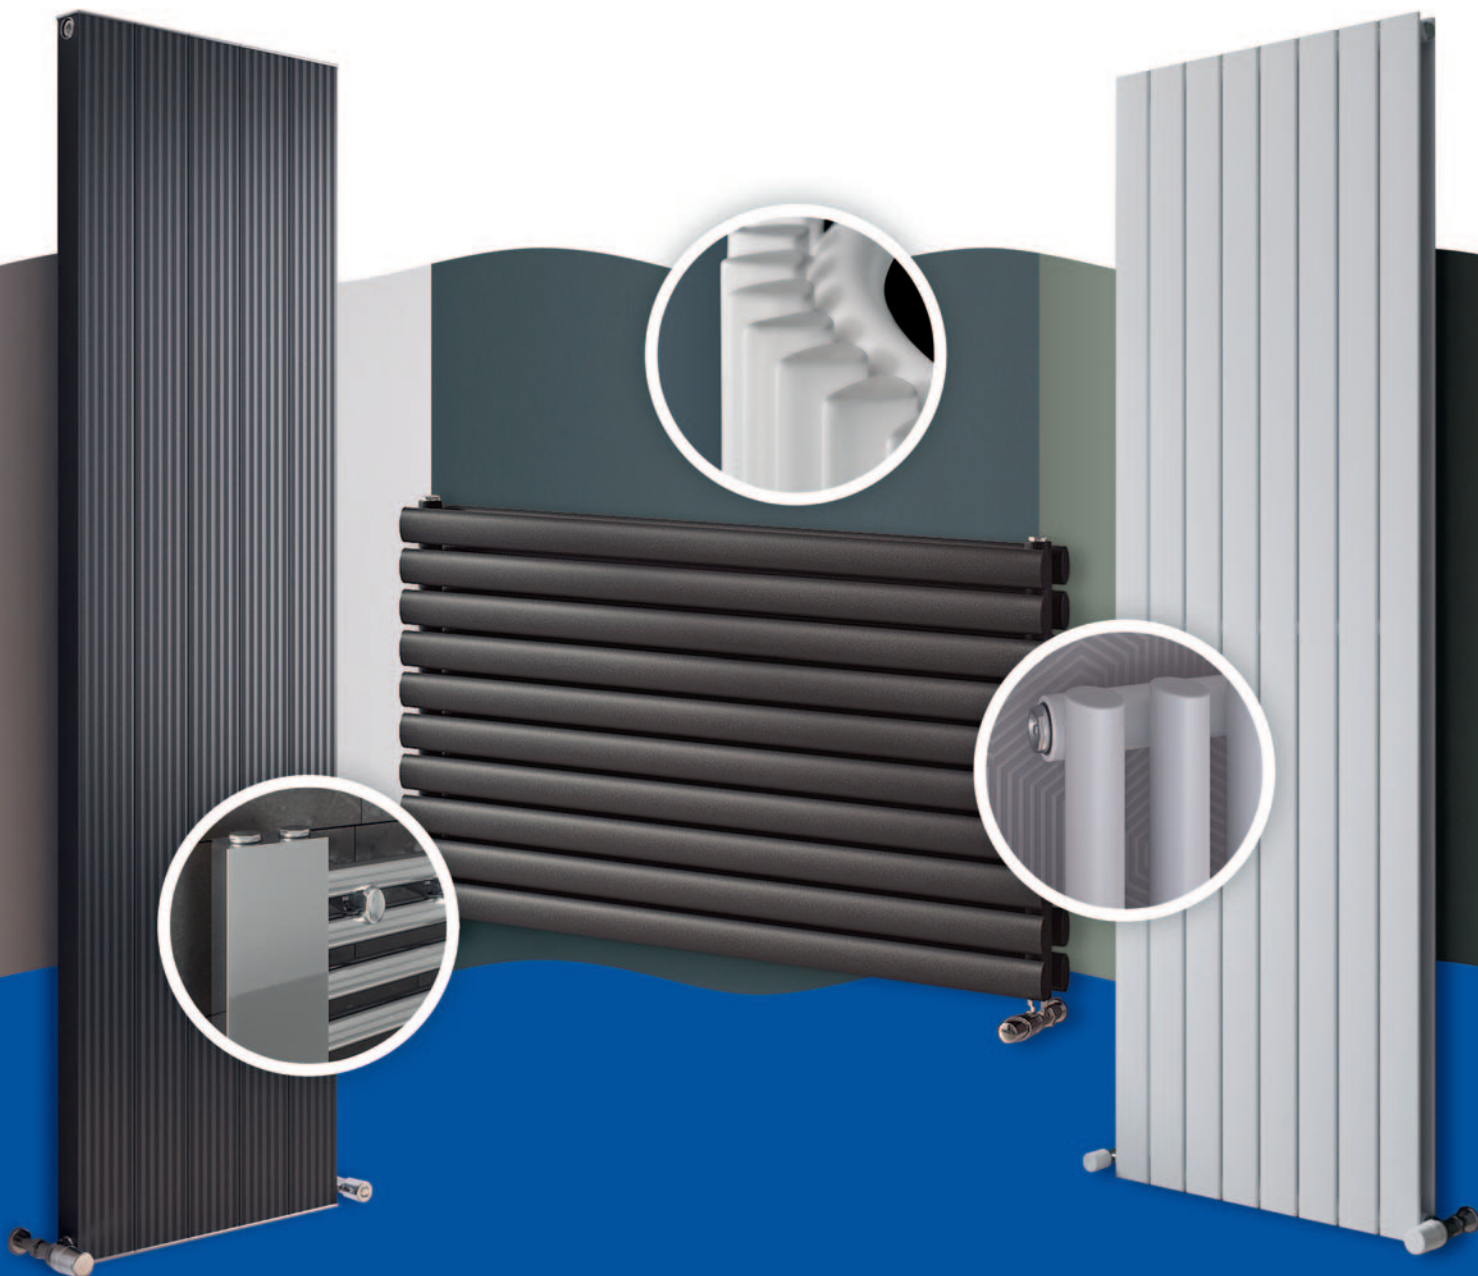

EUCOTHERM

Designer Radiators for Room and Bath

March 2023