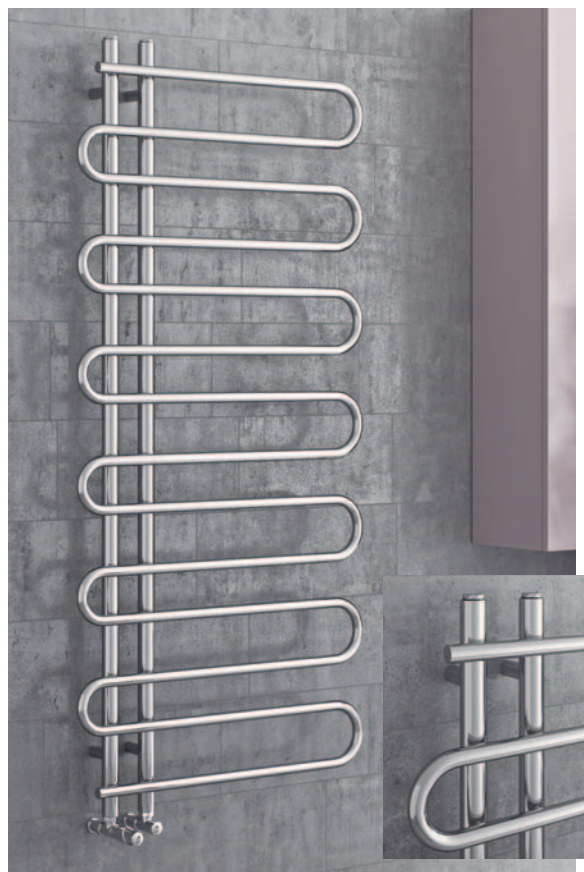

Ceres Chrome

Chrome Ladder Towel Radiators

- Superior polished chrome finish
- Made in our European factory
- 5 year guarantee
- Distance from the wall to front face 85-105mm variable
- Pipe centres are 50mm. Distance from the wall to the centre 65-85mm variable

Stocked Finishes and Sizes

Chrome

Product Code	Size (mm)	Heat Output (BTU)	
		Delta 50	Chrome
ECER	800 x 600	782	£472
ECER	1190 x 600	1163	£589
ECER	1600 x 600	1564	£848

Mamba Chrome

Chrome Ladder Towel Radiators

- Superior polished chrome finish
- Made in our European factory
- 5 year guarantee
- Distance from the wall to front face 60mm variable
- Pipe centres are 72mm. Distance from the wall to the centre 95mm

Stocked Finishes and Sizes

Chrome

Product Code	Size (mm)	Heat Output (BTU)	
		Delta 50	Chrome
EMA	1000 x 500	825	£392
EMA	1400 x 600	1208	£472