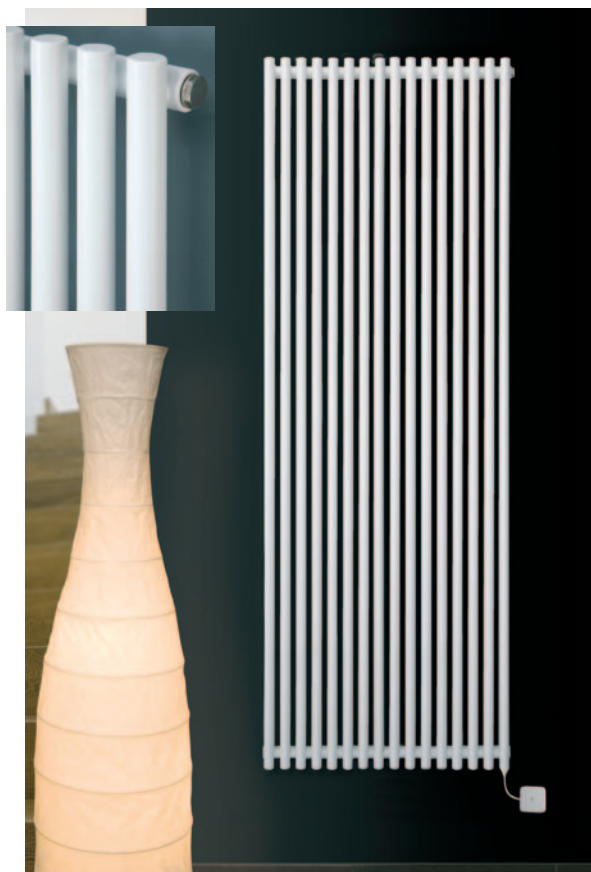

Gaja Electro

Electric Tube Radiators

- Electric vertical radiator
- Heat on demand heating
- Made in our European factory
- 10 year guarantee on radiator (2 years on heating element)
- Distance from the wall to front face 90mm

Available Finishes and Sizes

☐ White ☐ RAL Colours

Product Code	Size (mm)	Heat Output (Watts)	Price (Ex Vat)	
			White	RAL Colours
EGAVE	**900 x 310	300	£371	£445
EGAVE	**900 x 430	300	£414	£497
EGAVE	**900 x 510	600	£465	£559
EGAVE	**1200 x 310	600	£429	£515
EGAVE	**1200 x 430	600	£480	£509
EGAVE	**1200 x 510	900	£529	£635
EGAVE	**1500 x 310	600	£470	£564
EGAVE	**1500 x 430	600	£535	£642
EGAVE	**1500 x 510	900	£593	£711
EGAVE	**1800 x 310	600	£498	£598
EGAVE	**1800 x 430	900	£588	£706
EGAVE	**1800 x 510	900	£639	£767

**Made to order 6-8 weeks delivery

We use the RAL colour system so you can order almost any colour. Factory orders take around 6-8 weeks to deliver. Please contact your stockist for further details.