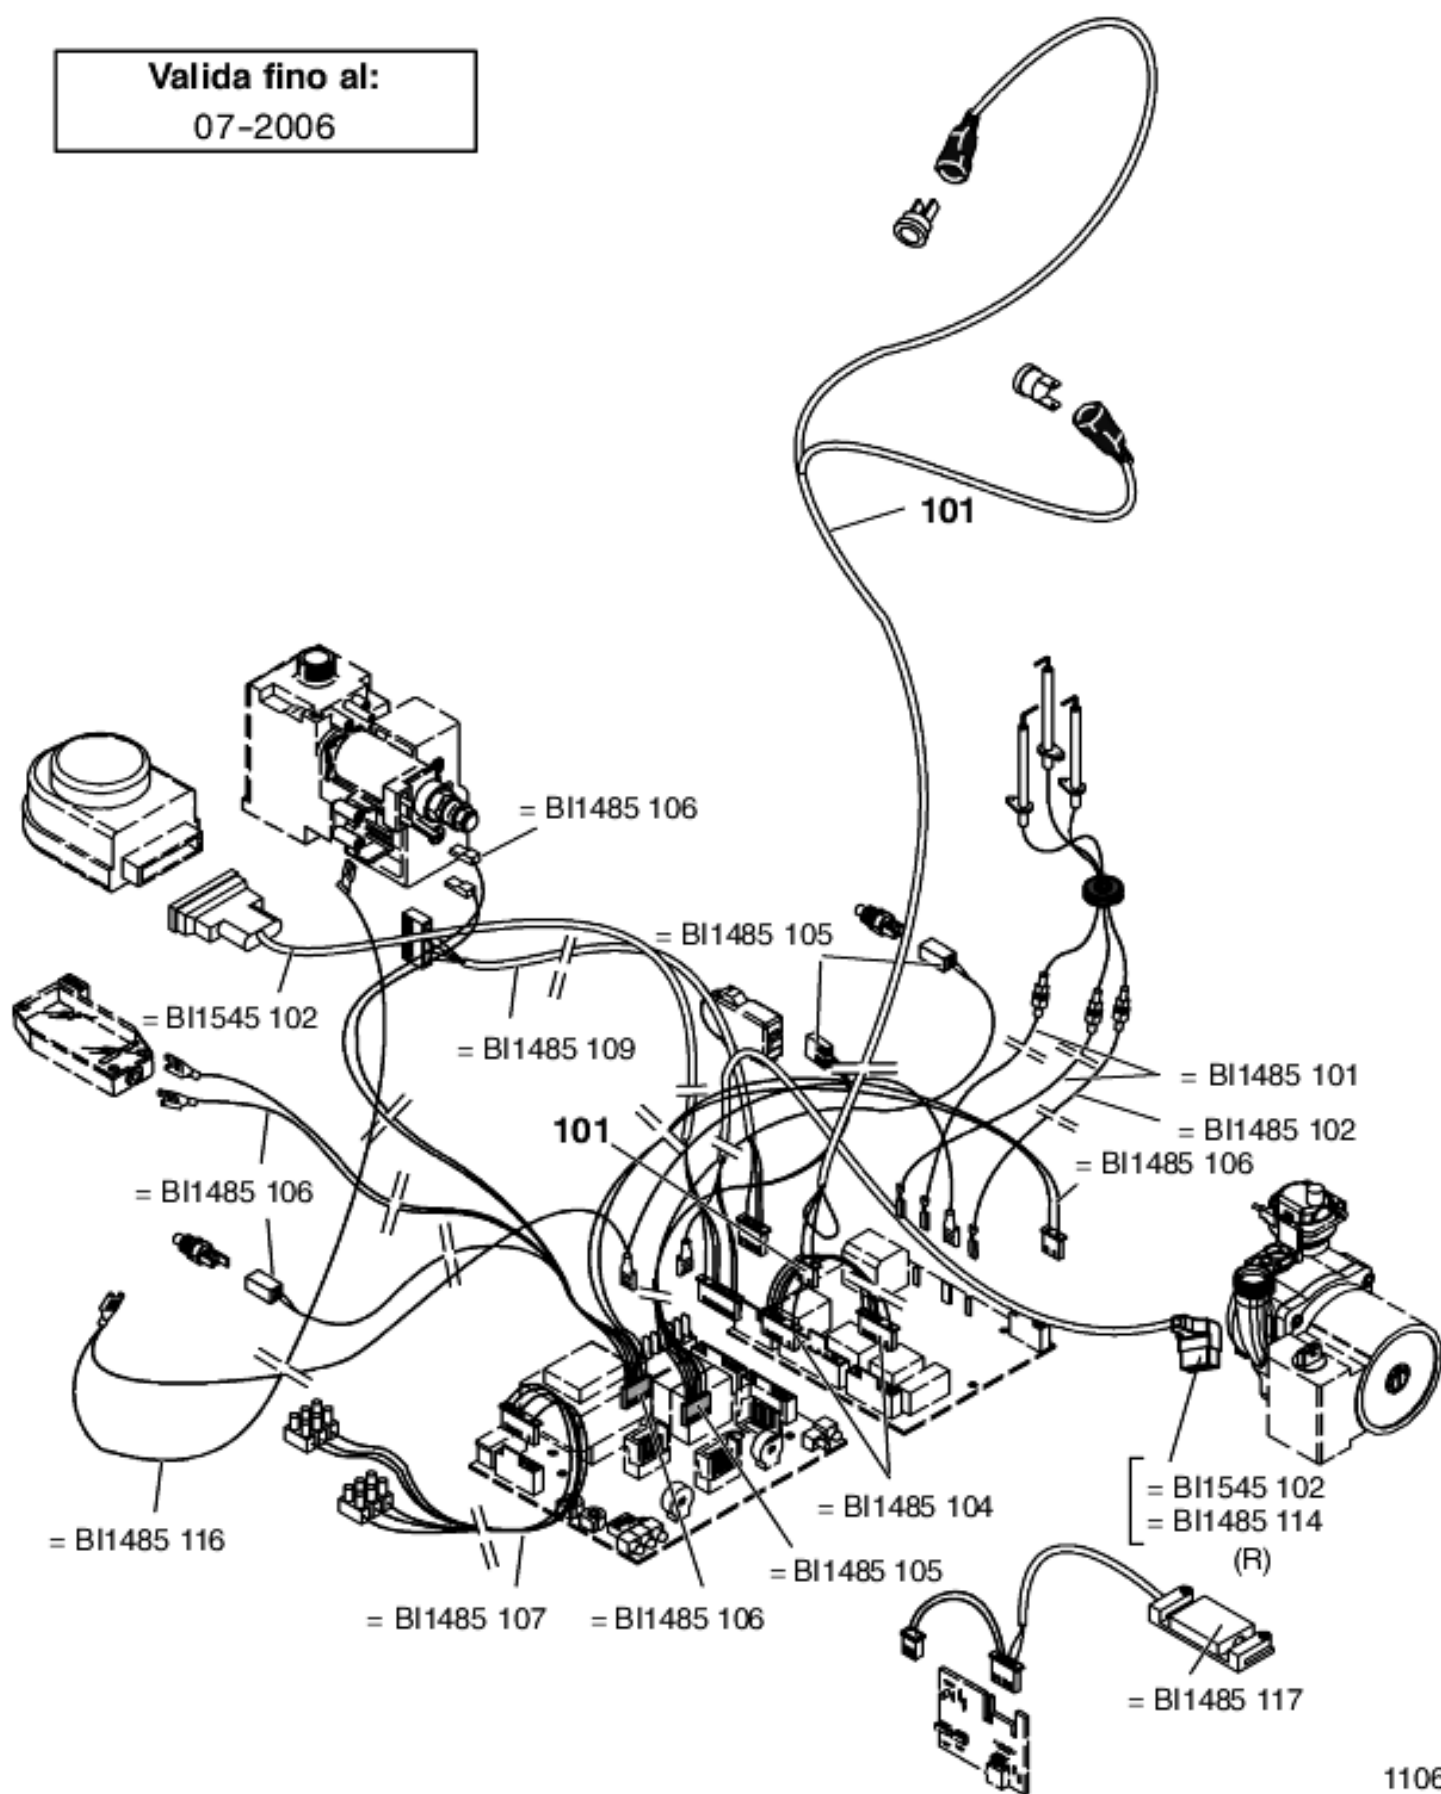

Valida fino al:
07-2006

1106

M90.24A	M90.24AR																		
M90.28A