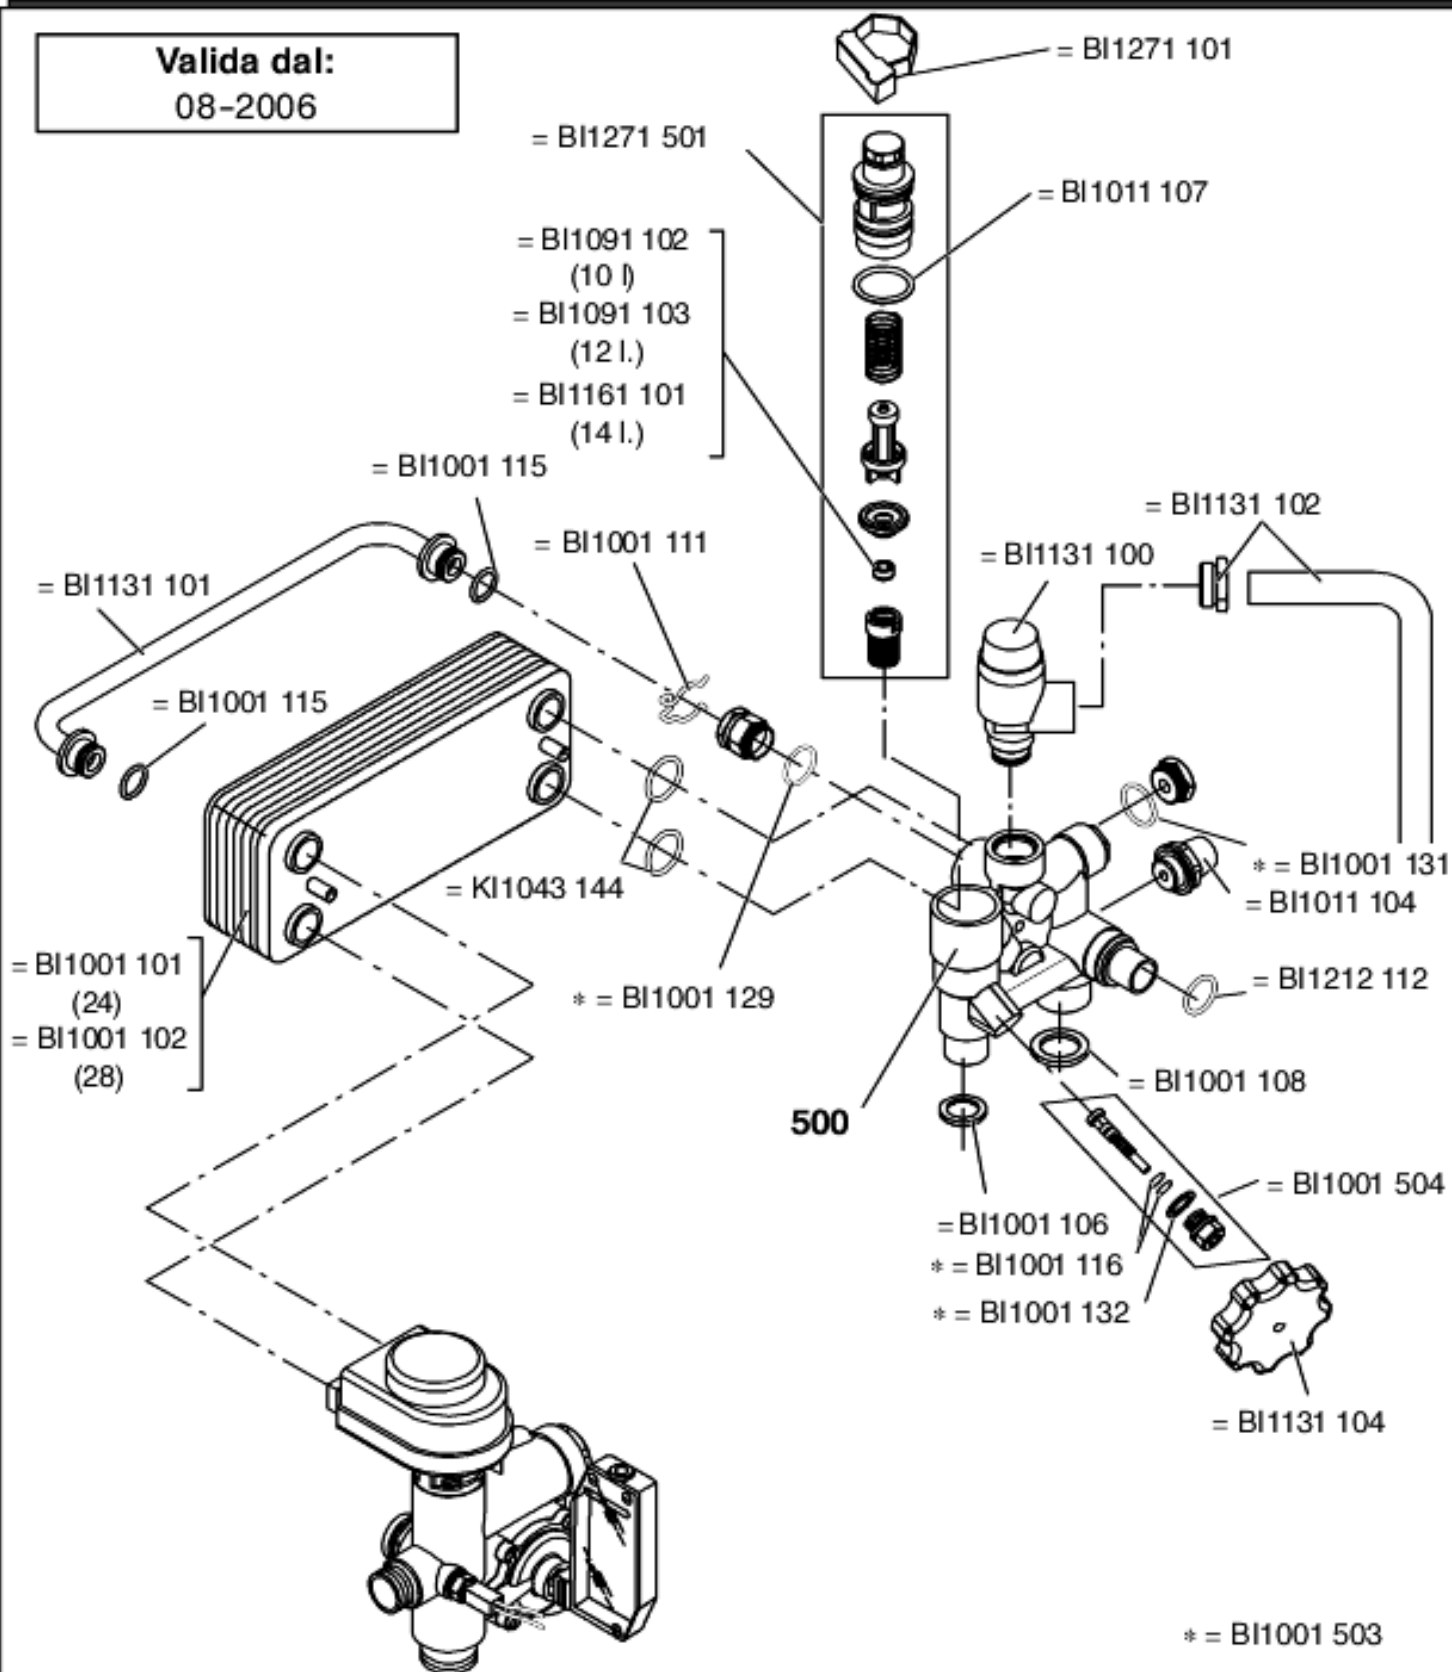

Valida fino al:
 N062550703 per modelli AR-SR
 07/2006 per modelli A

M90.24S	M90.24A	M90.24SR	M90.24AR		M90H.24S			
M90.28S	M90.28A	M90.28SR			M90H.28S			

Valida fino al:
N062550703 per modelli AR-SR

* = BI1001 503

M90.24S	M90.24A	M90.24SR	M90.24AR			M90H.24S			
M90.28S	M90.28A	M90.28SR				M90H.28S			
M90.32S									

Valida dal:
08-2006

M90.24A
M90.28A

800 Set guarnizioni Or			
Tavola	Pos.	N.	T. Dimensione
BI1001	115	10	12,42 x 1,78
KI1043	144	10	18,64 x 3,53
BI1001	503	10	
KI1043	114	10	17,04x3,53
KI1001	105	10	17,13x2,62
BI1475	119	10	7x2
BI1212	112	10	17,04x4,00

BI1901 802 Set guarnizioni			
Tavola	Pos.	N.	T. Dimensione
BI1001	107	10	P 1/4"
BI1001	109	10	P 3/8"
BI1202	105	10	P 3/8"
BI1001	106	10	P 1/2"
BI1001	108	10	P 3/4"
BI1001	105	10	P 1"

M90.24S	M90.24A	M90.24SR	M90.24AR		M90H.24S			
M90.28S	M90.28A	M90.28SR			M90H.28S			
M90.32S								

M90.24S	M90.24A	M90.24SR	M90.24AR		M90H.24S			
M90.28S	M90.28A	M90.28SR			M90H.28S			
M90.32S								

M90.24S	M90.24A	M90.24SR	M90.24AR			M90H.24S			
M90.28S	M90.28A	M90.28SR				M90H.28S			

M90.24S	M90.24A	M90.24SR	M90.24AR			M90H.24S			
M90.28S	M90.28A					M90H.28S			
M90.32S									