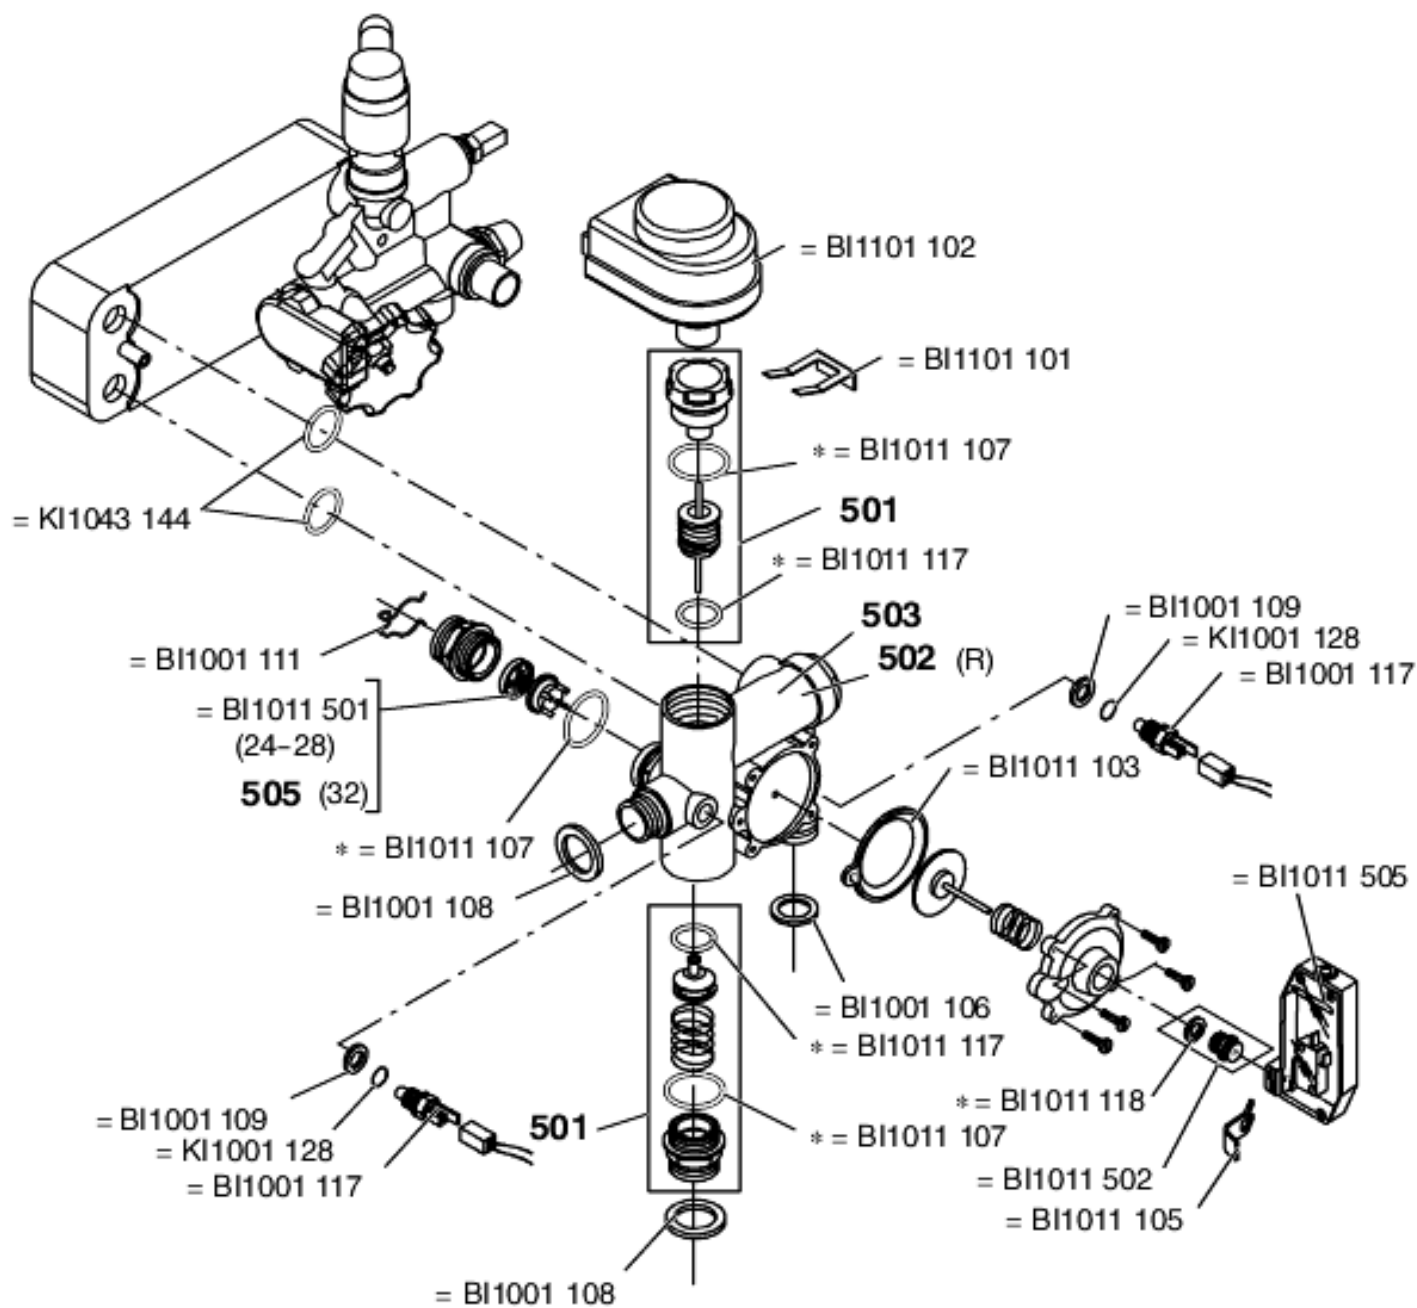

Valida fino al:
 N062550703 per modelli AR-SR
 07/2006 per modelli A

M90.24S	M90.24A	M90.24SR	M90.24AR		M90H.24S			
M90.28S	M90.28A	M90.28SR			M90H.28S			

Valida fino al:
N062550703 per modelli AR-SR

* = BI1001 503

M90.24S	M90.24A	M90.24SR	M90.24AR			M90H.24S			
M90.28S	M90.28A	M90.28SR				M90H.28S			
M90.32S									

Valida dal:
08-2006

M90.24A
M90.28A

800 Set guarnizioni Or			
Tavola	Pos.	N.	T. Dimensione
BI1001	115	10	12,42 x 1,78
KI1043	144	10	18,64 x 3,53
BI1001	503	10	
KI1043	114	10	17,04x3,53
KI1001	105	10	17,13x2,62
BI1475	119	10	7x2
BI1212	112	10	17,04x4,00

BI1901 802 Set guarnizioni			
Tavola	Pos.	N.	T. Dimensione
BI1001	107	10	P 1/4"
BI1001	109	10	P 3/8"
BI1202	105	10	P 3/8"
BI1001	106	10	P 1/2"
BI1001	108	10	P 3/4"
BI1001	105	10	P 1"

M90.24S	M90.24A	M90.24SR	M90.24AR		M90H.24S			
M90.28S	M90.28A	M90.28SR			M90H.28S			
M90.32S								

M90.24S	M90.24A	M90.24SR	M90.24AR		M90H.24S			
M90.28S	M90.28A	M90.28SR			M90H.28S			
M90.32S								

M90.24S	M90.24A	M90.24SR	M90.24AR			M90H.24S			
M90.28S	M90.28A	M90.28SR				M90H.28S			

M90.24S	M90.24A	M90.24SR	M90.24AR			M90H.24S			
M90.28S	M90.28A					M90H.28S			
M90.32S									