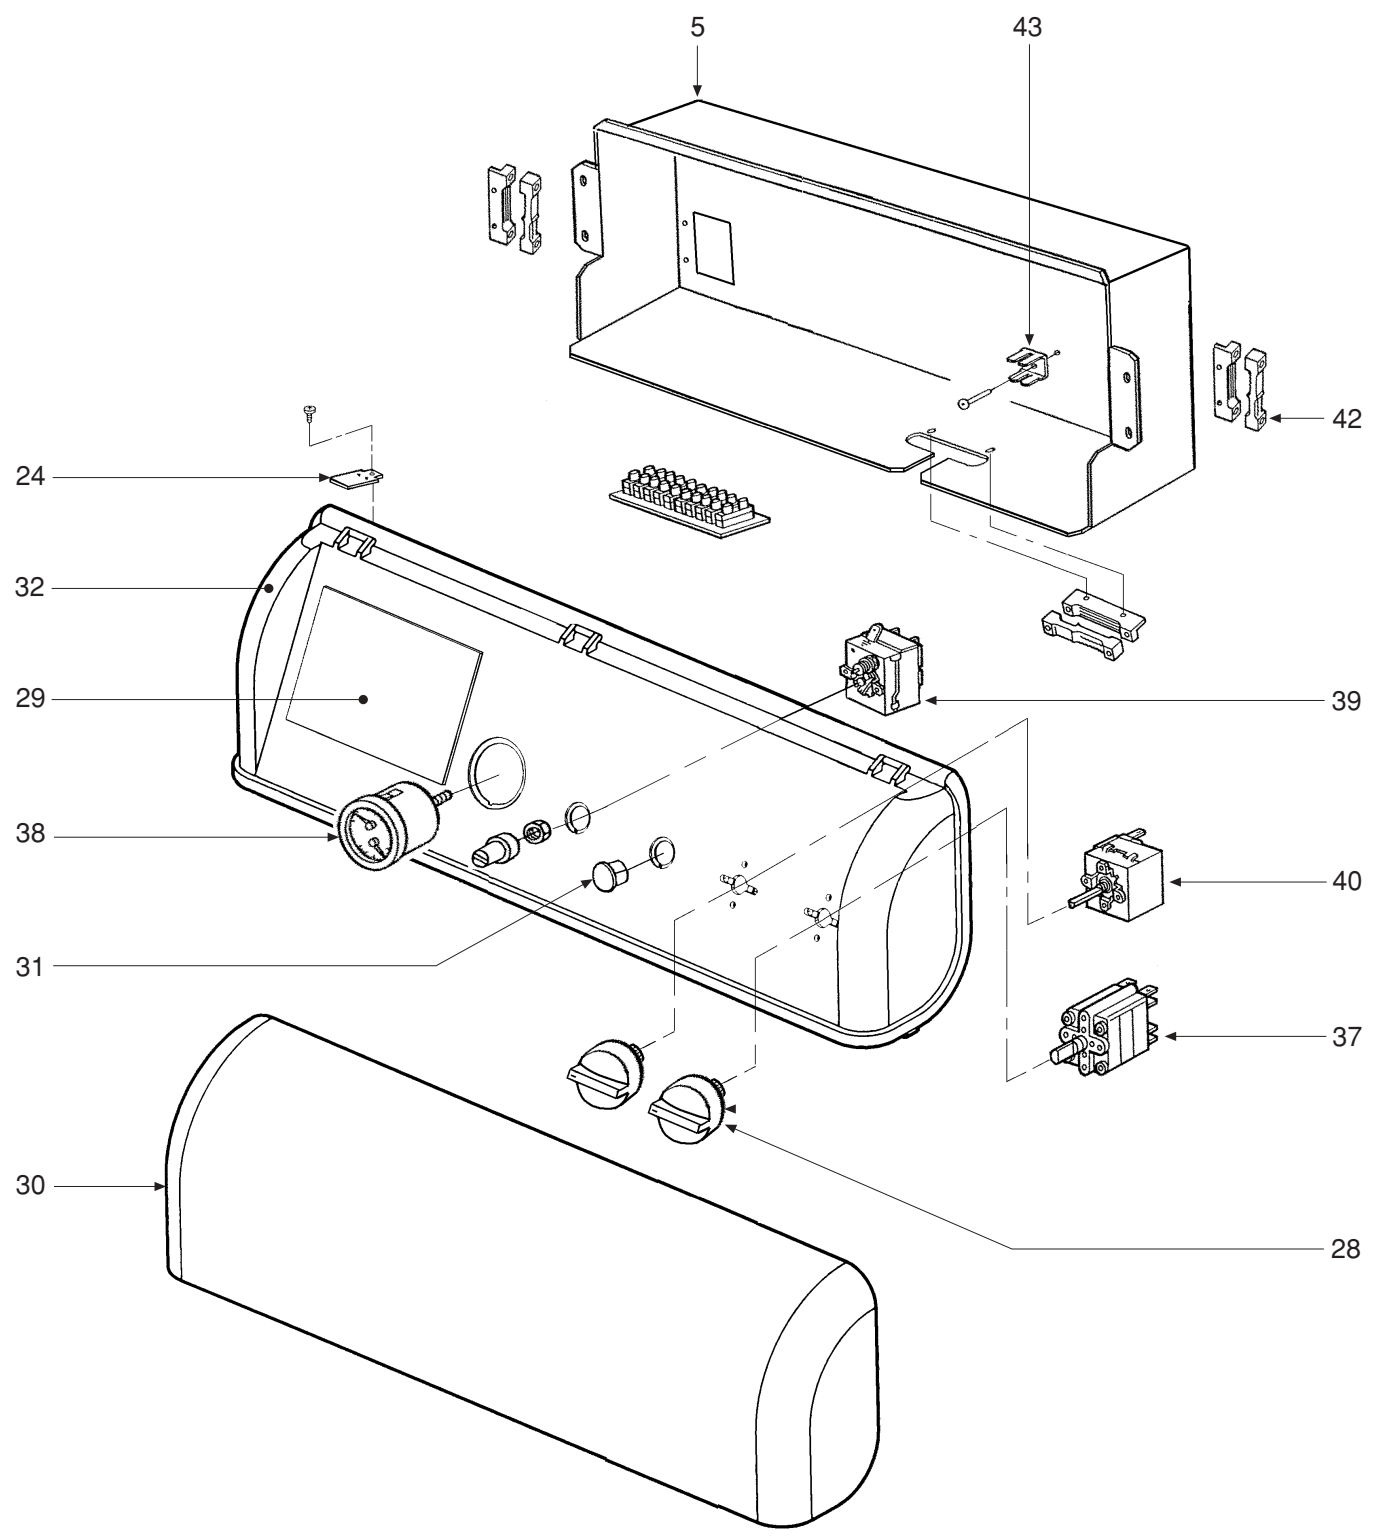

FERROLI

GN2 N

- LISTA PEZZI DI RICAMBIO
- SPARE PART LIST
- ERSATZSTEILE
- LIJST ONDERDELEN
- LISTE PIECES DETACHES
- LISTA PIEZAS DE REPUESTO

CODICE	EDIZIONE	MERCATO	VISTO
30R0582/0	01 - 03	UN

POS.	CODE	DESCRIPTION	5 el.	6 el.	7 el.	8 el.	9 el.	10 el.	11 el.	12 el.	13 el.	14 el.
1	31000210	Pin coupling spring
2	31103050	Rear wall
3	31207470	Bracket, side panel fixing				
4	31214510	Bracket, side panel fixing
5	32914870	Wiring protection plate
6	33004770	Front element, finished
7	33004780	Rear element, finished
8	33004790	Intermediate element, finished
9	33004800	Intermediate element with feet, finished			
10	33100560	Smokebox collar	.	.	.							
10	33100680	Smokebox collar			
11	33202141	Top cleaning door
12	33202150	Inspection door
13	33202170	Boiler burner door, finished	.	.	.							
13	33202190	Boiler burner door, finished			
14	33400811	Sheath
15	33601320	Plug, 1" 1/4
16	34000640	Pin for coupling
17	34008930	pin for door hinges, M16
18	34008940	Pin
19	34010230	Pin for handle
20	34010671	Door handle
21	34011371	1/2" to 1/4" male-female reducer
22	34205081	Cone insert Øe 100,22 Øi 91,5 L=45
23	34300220	Insulation fixing spring
24	34300470	Control panel locking spring
25	34403470	Tie rod, M12 x 500	.									
25	34403480	Tie rod, M12 x 610		.								
25	34403490	Tie rod, M12 x 720			.							
25	34403500	Tie rod, M12 x 830				.						
25	34403510	Tie rod, M12 x 940					.					
25	34403520	Tie rod, M12 x 1050						.				
25	34403530	Tie rod, M12 x 1180							.			
25	34403540	Tie rod, M12 x 1290								.		
25	34403550	Tie rod, M12 x 1400									.	
25	34403560	Tie rod, M12 x 1510										.
26	34500910	Thick nut, M12
27	34502070	Spring
28	35008000	Control panel instruments knob
29	35008010	Control unit hole plug
30	35008180	Control panel cover
31	35008190	Hole plug
32	35009140	Control panel, Lg.600
33	35100180	Gasket for flange
34	35316440	Door internal side insulation
35	35316450	Burner door insulation
36	35316461	Cleaning door insulation
37	36100440	Double-pole switch