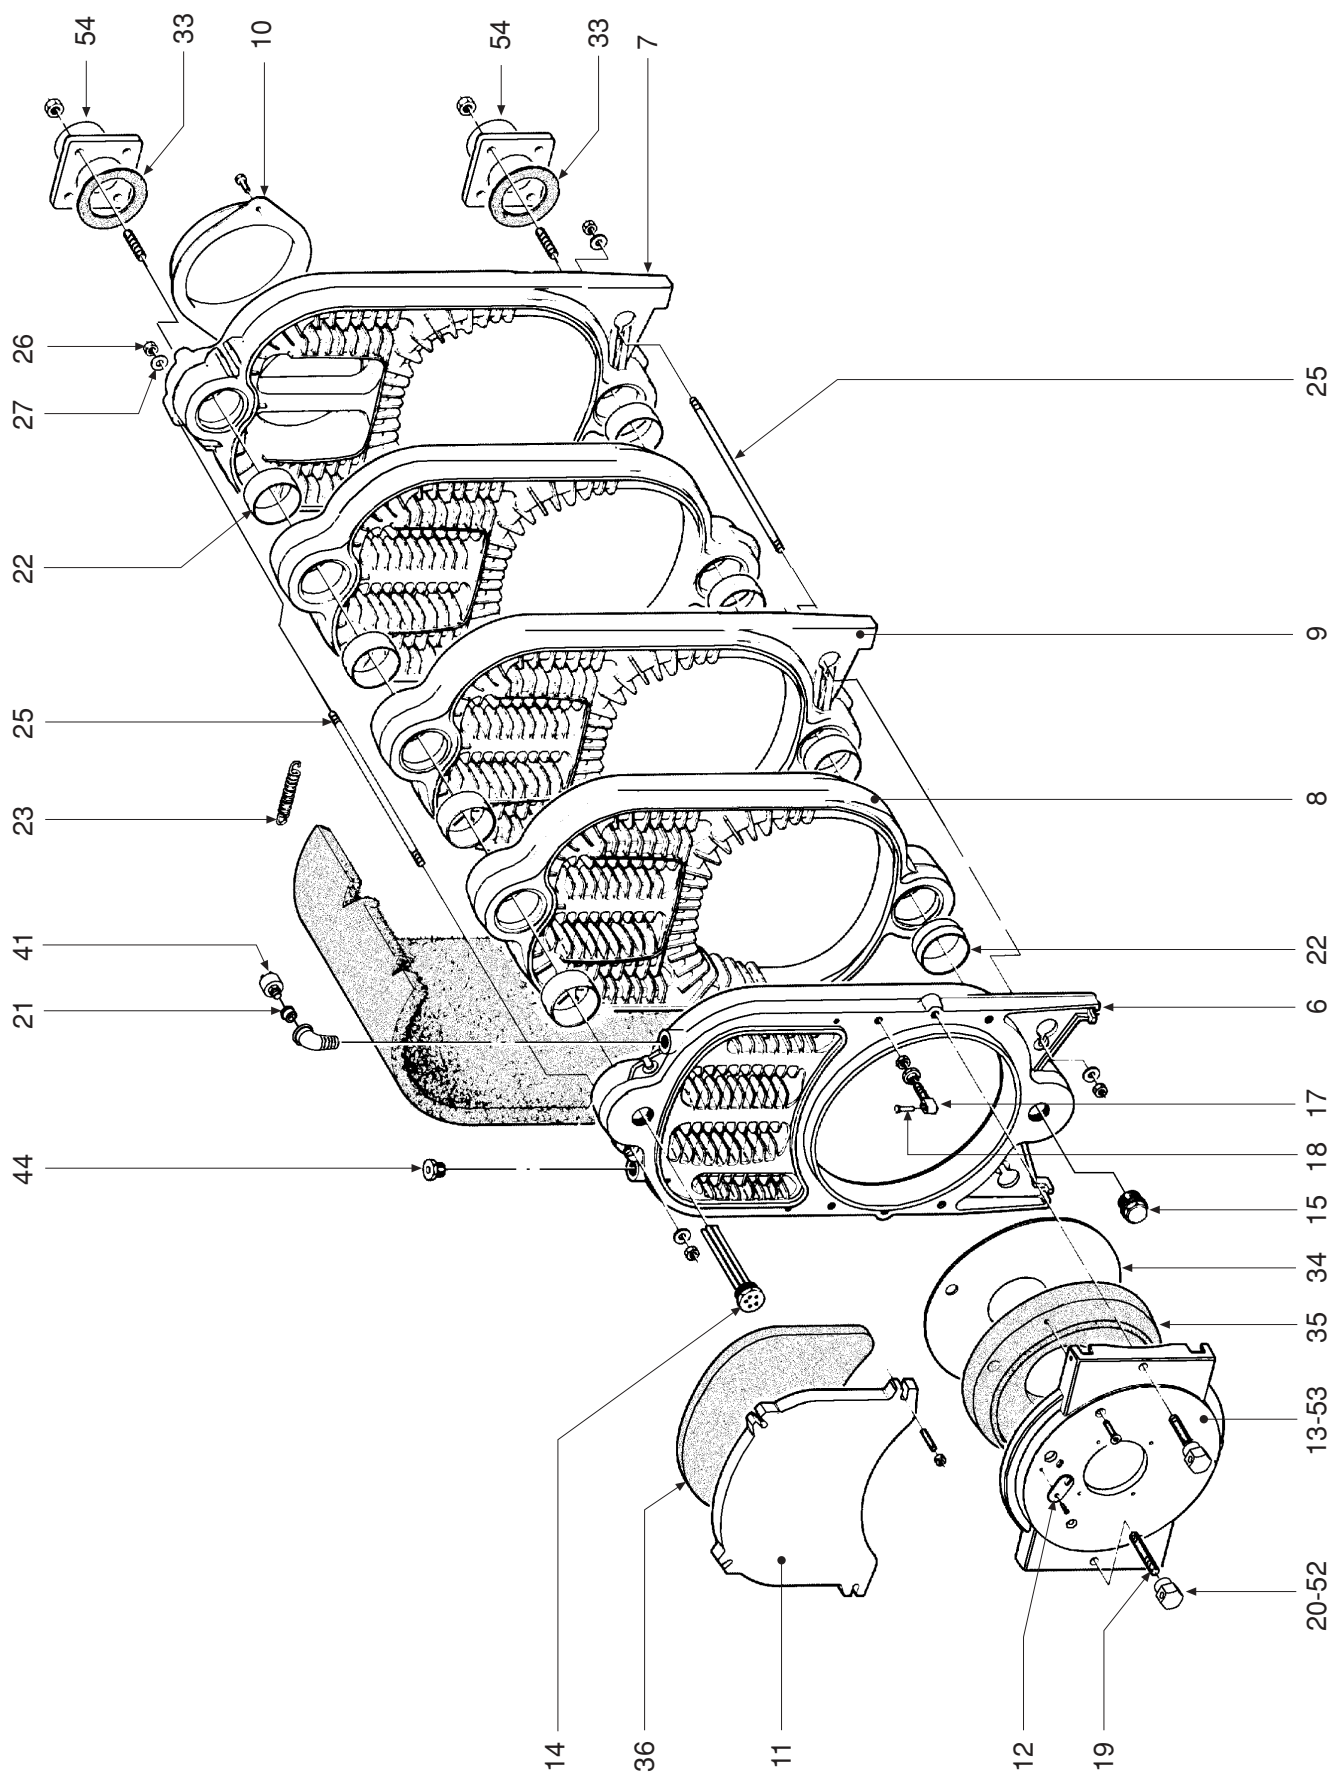

FERROLI

GN2 N

- LISTA PEZZI DI RICAMBIO
- SPARE PART LIST
- ERSATZSTEILE
- LIJST ONDERDELEN
- LISTE PIECES DETACHES
- LISTA PIEZAS DE REPUESTO

CODICE	EDIZIONE	MERCATO	VISTO
30R0582/0	01 - 03	UN

POS.	CODE	DESCRIPTION	5 el.	6 el.	7 el.	8 el.	9 el.	10 el.	11 el.	12 el.	13 el.	14 el.
1	31000210	Pin coupling spring
2	31103050	Rear wall
3	31207470	Bracket, side panel fixing				
4	31214510	Bracket, side panel fixing
5	32914870	Wiring protection plate
6	33004770	Front element, finished
7	33004780	Rear element, finished
8	33004790	Intermediate element, finished
9	33004800	Intermediate element with feet, finished			
10	33100560	Smokebox collar	.	.	.							
10	33100680	Smokebox collar			
11	33202141	Top cleaning door
12	33202150	Inspection door
13	33202170	Boiler burner door, finished	.	.	.							
13	33202190	Boiler burner door, finished			
14	33400811	Sheath
15	33601320	Plug, 1" 1/4
16	34000640	Pin for coupling
17	34008930	pin for door hinges, M16
18	34008940	Pin
19	34010230	Pin for handle
20	34010671	Door handle
21	34011371	1/2" to 1/4" male-female reducer
22	34205081	Cone insert Øe 100,22 Øi 91,5 L=45
23	34300220	Insulation fixing spring
24	34300470	Control panel locking spring
25	34403470	Tie rod, M12 x 500	.									
25	34403480	Tie rod, M12 x 610		.								
25	34403490	Tie rod, M12 x 720			.							
25	34403500	Tie rod, M12 x 830				.						
25	34403510	Tie rod, M12 x 940					.					
25	34403520	Tie rod, M12 x 1050						.				
25	34403530	Tie rod, M12 x 1180							.			
25	34403540	Tie rod, M12 x 1290								.		
25	34403550	Tie rod, M12 x 1400									.	
25	34403560	Tie rod, M12 x 1510										.
26	34500910	Thick nut, M12
27	34502070	Spring
28	35008000	Control panel instruments knob
29	35008010	Control unit hole plug
30	35008180	Control panel cover
31	35008190	Hole plug
32	35009140	Control panel, Lg.600
33	35100180	Gasket for flange
34	35316440	Door internal side insulation
35	35316450	Burner door insulation
36	35316461	Cleaning door insulation
37	36100440	Double-pole switch