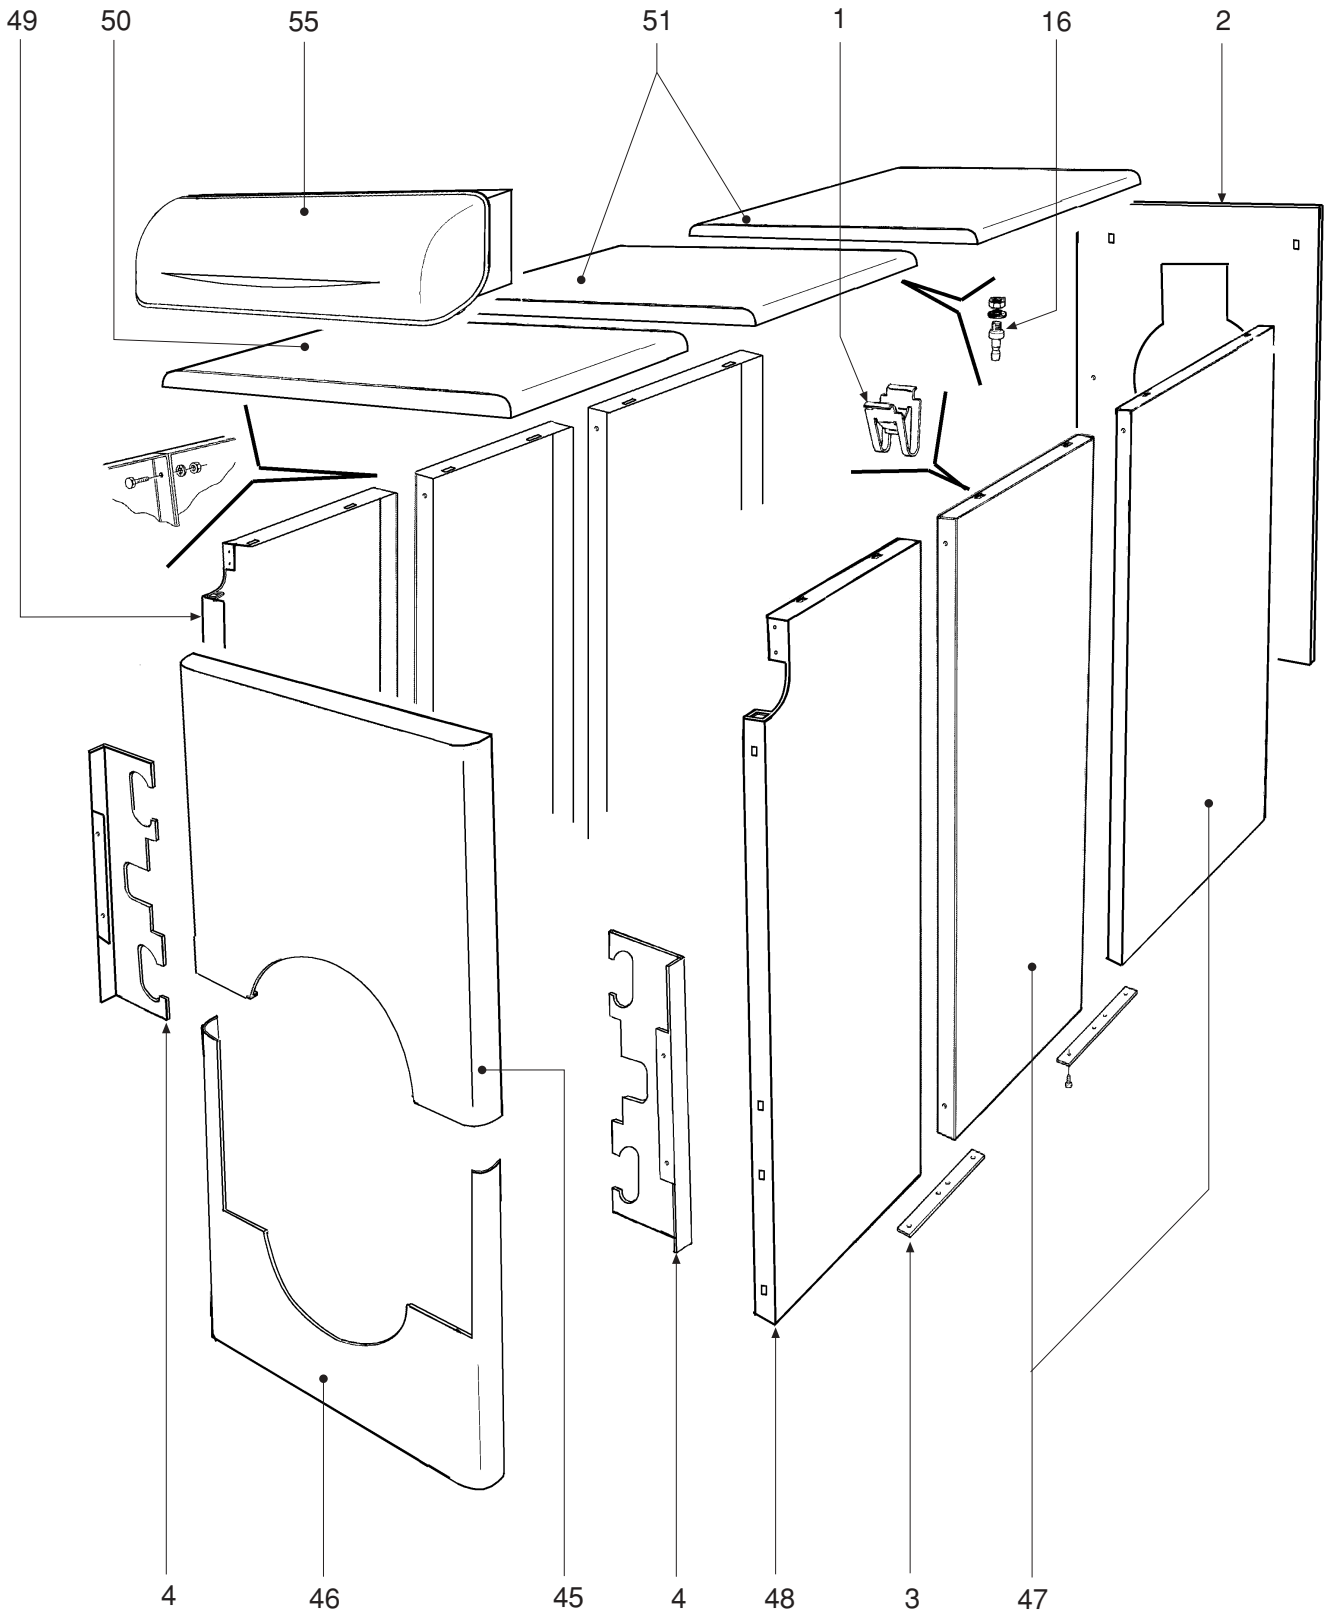

FERROLI

GN2 N

- LISTA PEZZI DI RICAMBIO
- SPARE PART LIST
- ERSATZSTEILE
- LIJST ONDERDELEN
- LISTE PIECES DETACHES
- LISTA PIEZAS DE REPUESTO

CODICE	EDIZIONE	MERCATO	VISTO
30R0582/0	01 - 03	UN

POS.	CODE	DESCRIPTION	5 el.	6 el.	7 el.	8 el.	9 el.	10 el.	11 el.	12 el.	13 el.	14 el.
1	31000210	Pin coupling spring
2	31103050	Rear wall
3	31207470	Bracket, side panel fixing				
4	31214510	Bracket, side panel fixing
5	32914870	Wiring protection plate
6	33004770	Front element, finished
7	33004780	Rear element, finished
8	33004790	Intermediate element, finished
9	33004800	Intermediate element with feet, finished			
10	33100560	Smokebox collar	.	.	.							
10	33100680	Smokebox collar			
11	33202141	Top cleaning door
12	33202150	Inspection door
13	33202170	Boiler burner door, finished	.	.	.							
13	33202190	Boiler burner door, finished			
14	33400811	Sheath
15	33601320	Plug, 1" 1/4
16	34000640	Pin for coupling
17	34008930	pin for door hinges, M16
18	34008940	Pin
19	34010230	Pin for handle
20	34010671	Door handle
21	34011371	1/2" to 1/4" male-female reducer
22	34205081	Cone insert Øe 100,22 Øi 91,5 L=45
23	34300220	Insulation fixing spring
24	34300470	Control panel locking spring
25	34403470	Tie rod, M12 x 500	.									
25	34403480	Tie rod, M12 x 610		.								
25	34403490	Tie rod, M12 x 720			.							
25	34403500	Tie rod, M12 x 830				.						
25	34403510	Tie rod, M12 x 940					.					
25	34403520	Tie rod, M12 x 1050						.				
25	34403530	Tie rod, M12 x 1180							.			
25	34403540	Tie rod, M12 x 1290								.		
25	34403550	Tie rod, M12 x 1400									.	
25	34403560	Tie rod, M12 x 1510										.
26	34500910	Thick nut, M12
27	34502070	Spring
28	35008000	Control panel instruments knob
29	35008010	Control unit hole plug
30	35008180	Control panel cover
31	35008190	Hole plug
32	35009140	Control panel, Lg.600
33	35100180	Gasket for flange
34	35316440	Door internal side insulation
35	35316450	Burner door insulation
36	35316461	Cleaning door insulation
37	36100440	Double-pole switch