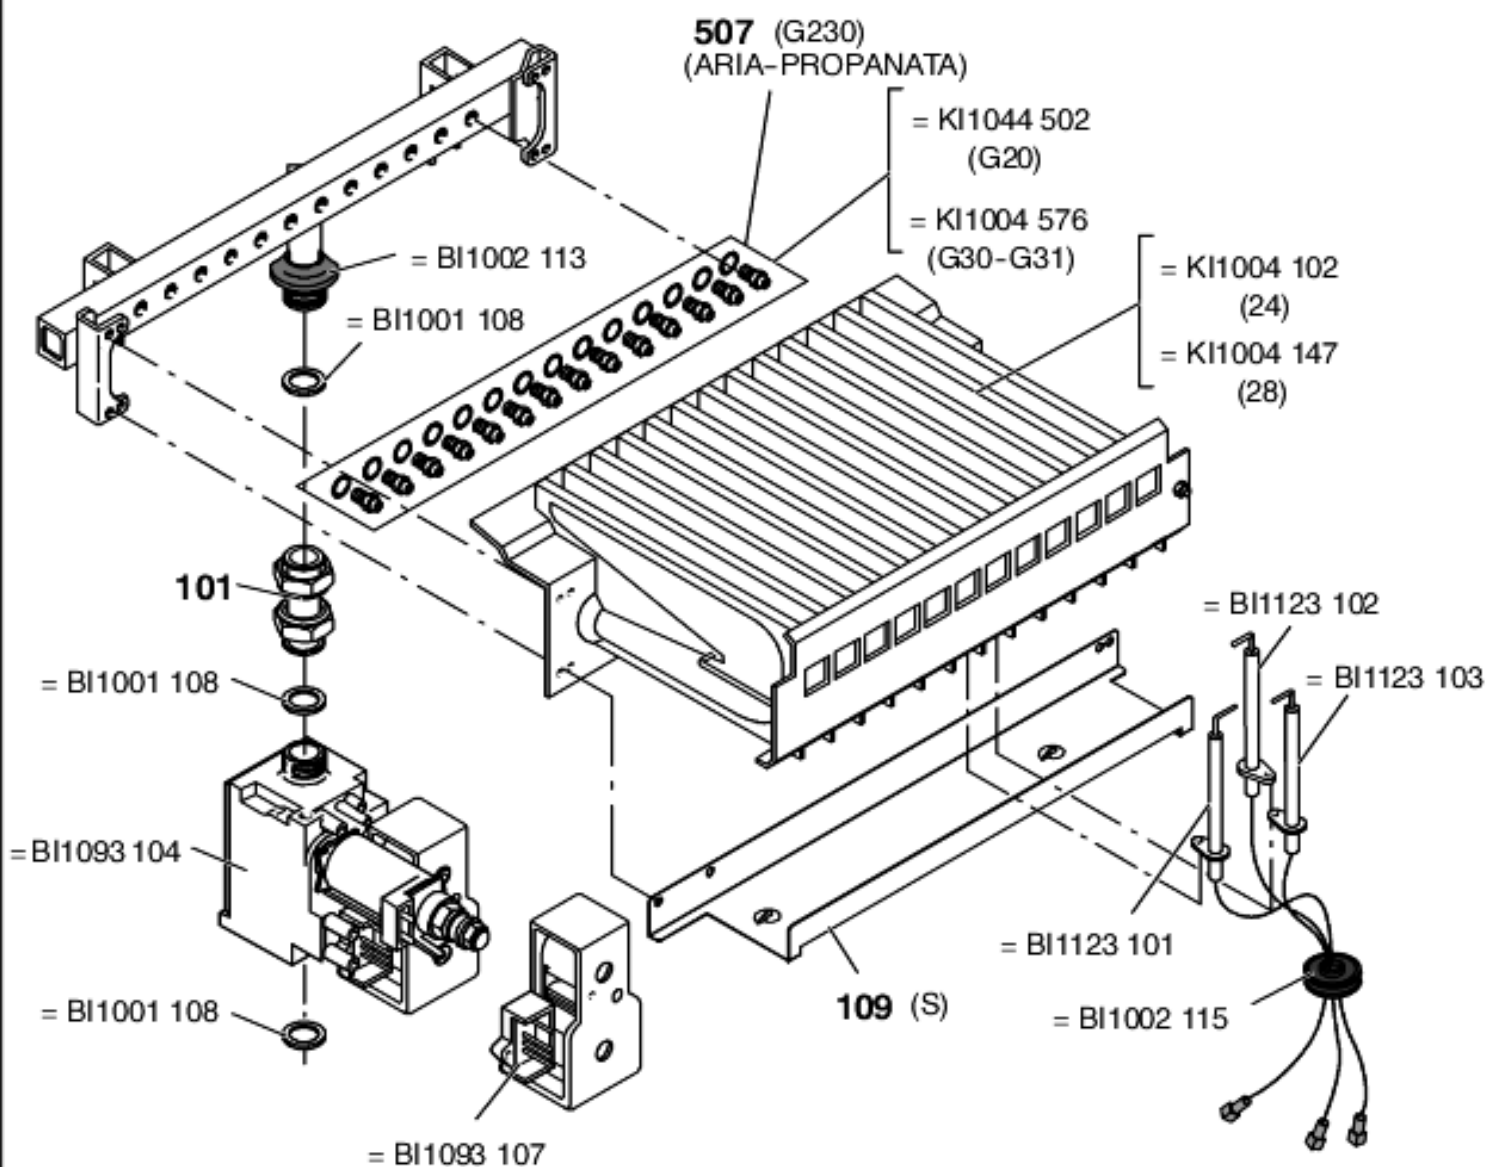

M90.24S	M90.24A	M90.24SR	M90.24AR			M90H.24S			
M90.28S	M90.28A	M90.28SR				M90H.28S			
M90.32S									

800 Set guarnizioni Or			
Tavola	Pos.	N.	T. Dimensione
BI1001	115	10	12,42 x 1,78
KI1043	144	10	18,64 x 3,53
BI1001	503	10	
KI1043	114	10	17,04x3,53
KI1001	105	10	17,13x2,62
BI1475	119	10	7x2
BI1212	112	10	17,04x4,00

BI1901 802 Set guarnizioni			
Tavola	Pos.	N.	T. Dimensione
BI1001	107	10	P 1/4"
BI1001	109	10	P 3/8"
BI1202	105	10	P 3/8"
BI1001	106	10	P 1/2"
BI1001	108	10	P 3/4"
BI1001	105	10	P 1"

M90.24S	M90.24A	M90.24SR	M90.24AR		M90H.24S			
M90.28S	M90.28A	M90.28SR			M90H.28S			
M90.32S								

Valida fino al:

N062550703 per modelli AR-SR
 G060230604 per modelli A-S

0604

M90.24S	M90.24A	M90.24SR	M90.24AR		M90H.24S			
M90.28S	M90.28A	M90.28SR			M90H.28S			
M90.32S								

Valida dal:
G060240604

0604

M90.24S	M90.24A	M90.24SR	M90.24AR		M90H.24S			
M90.28S	M90.28A	M90.28SR			M90H.28S			
M90.32S								

M90.24S	M90.24A	M90.24SR	M90.24AR		M90H.24S			
M90.28S	M90.28A	M90.28SR			M90H.28S			

M90.24S	M90.24A	M90.24SR	M90.24AR			M90H.24S			
M90.28S	M90.28A					M90H.28S			
M90.32S									