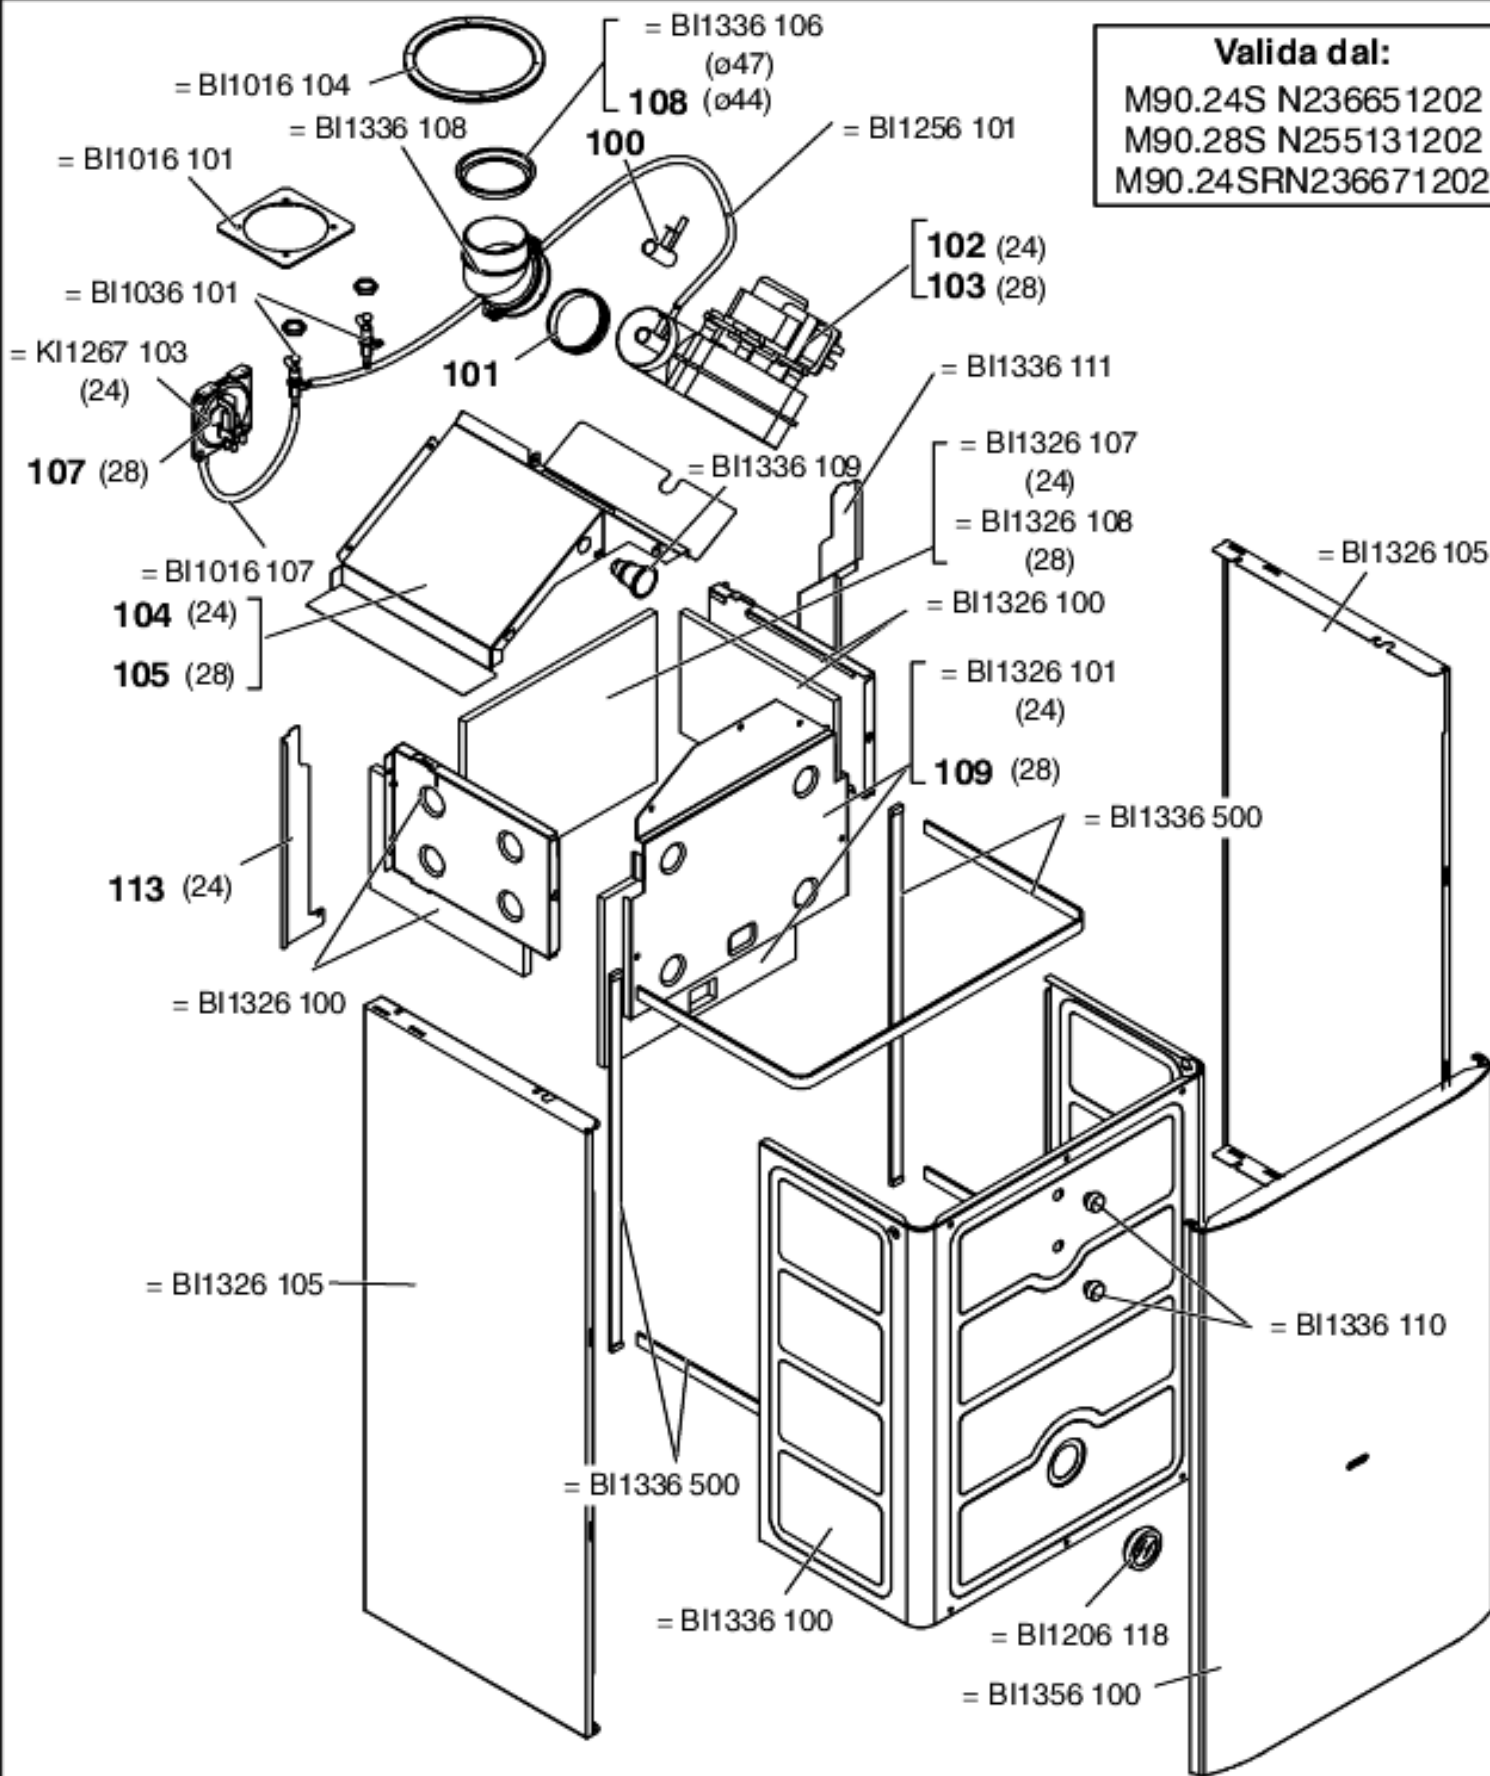

M90.24S	M90.24A	M90.24SR	M90.24AR			M90H.24S			
M90.28S	M90.28A	M90.28SR				M90H.28S			
M90.32S									

800 Set guarnizioni Or			
Tavola	Pos.	N.	T. Dimensione
BI1001	115	10	12,42 x 1,78
KI1043	144	10	18,64 x 3,53
BI1001	503	10	
KI1043	114	10	17,04x3,53
KI1001	105	10	17,13x2,62
BI1475	119	10	7x2
BI1212	112	10	17,04x4,00

BI1901 802 Set guarnizioni			
Tavola	Pos.	N.	T. Dimensione
BI1001	107	10	P 1/4"
BI1001	109	10	P 3/8"
BI1202	105	10	P 3/8"
BI1001	106	10	P 1/2"
BI1001	108	10	P 3/4"
BI1001	105	10	P 1"

M90.24S	M90.24A	M90.24SR	M90.24AR		M90H.24S			
M90.28S	M90.28A	M90.28SR			M90H.28S			
M90.32S								

M90.24S	M90.24A	M90.24SR	M90.24AR		M90H.24S			
M90.28S	M90.28A	M90.28SR			M90H.28S			
M90.32S								

M90.24S	M90.24A	M90.24SR	M90.24AR		M90H.24S			
M90.28S	M90.28A	M90.28SR			M90H.28S			

M90.24S	M90.24A	M90.24SR	M90.24AR			M90H.24S			
M90.28S	M90.28A					M90H.28S			
M90.32S									

Valida fino al:

M90.24S N236641202
 M90.28S N255121202
 M90.24SR N236661202

M90.24S	M90.24SR									
M90.28S										

Valida dal:

M90.24S N236651202
 M90.28S N255131202
 M90.24SRN236671202

M90.24S	M90.24SR		M90H.24S		
M90.28S	M90.28SR		M90H.28S		