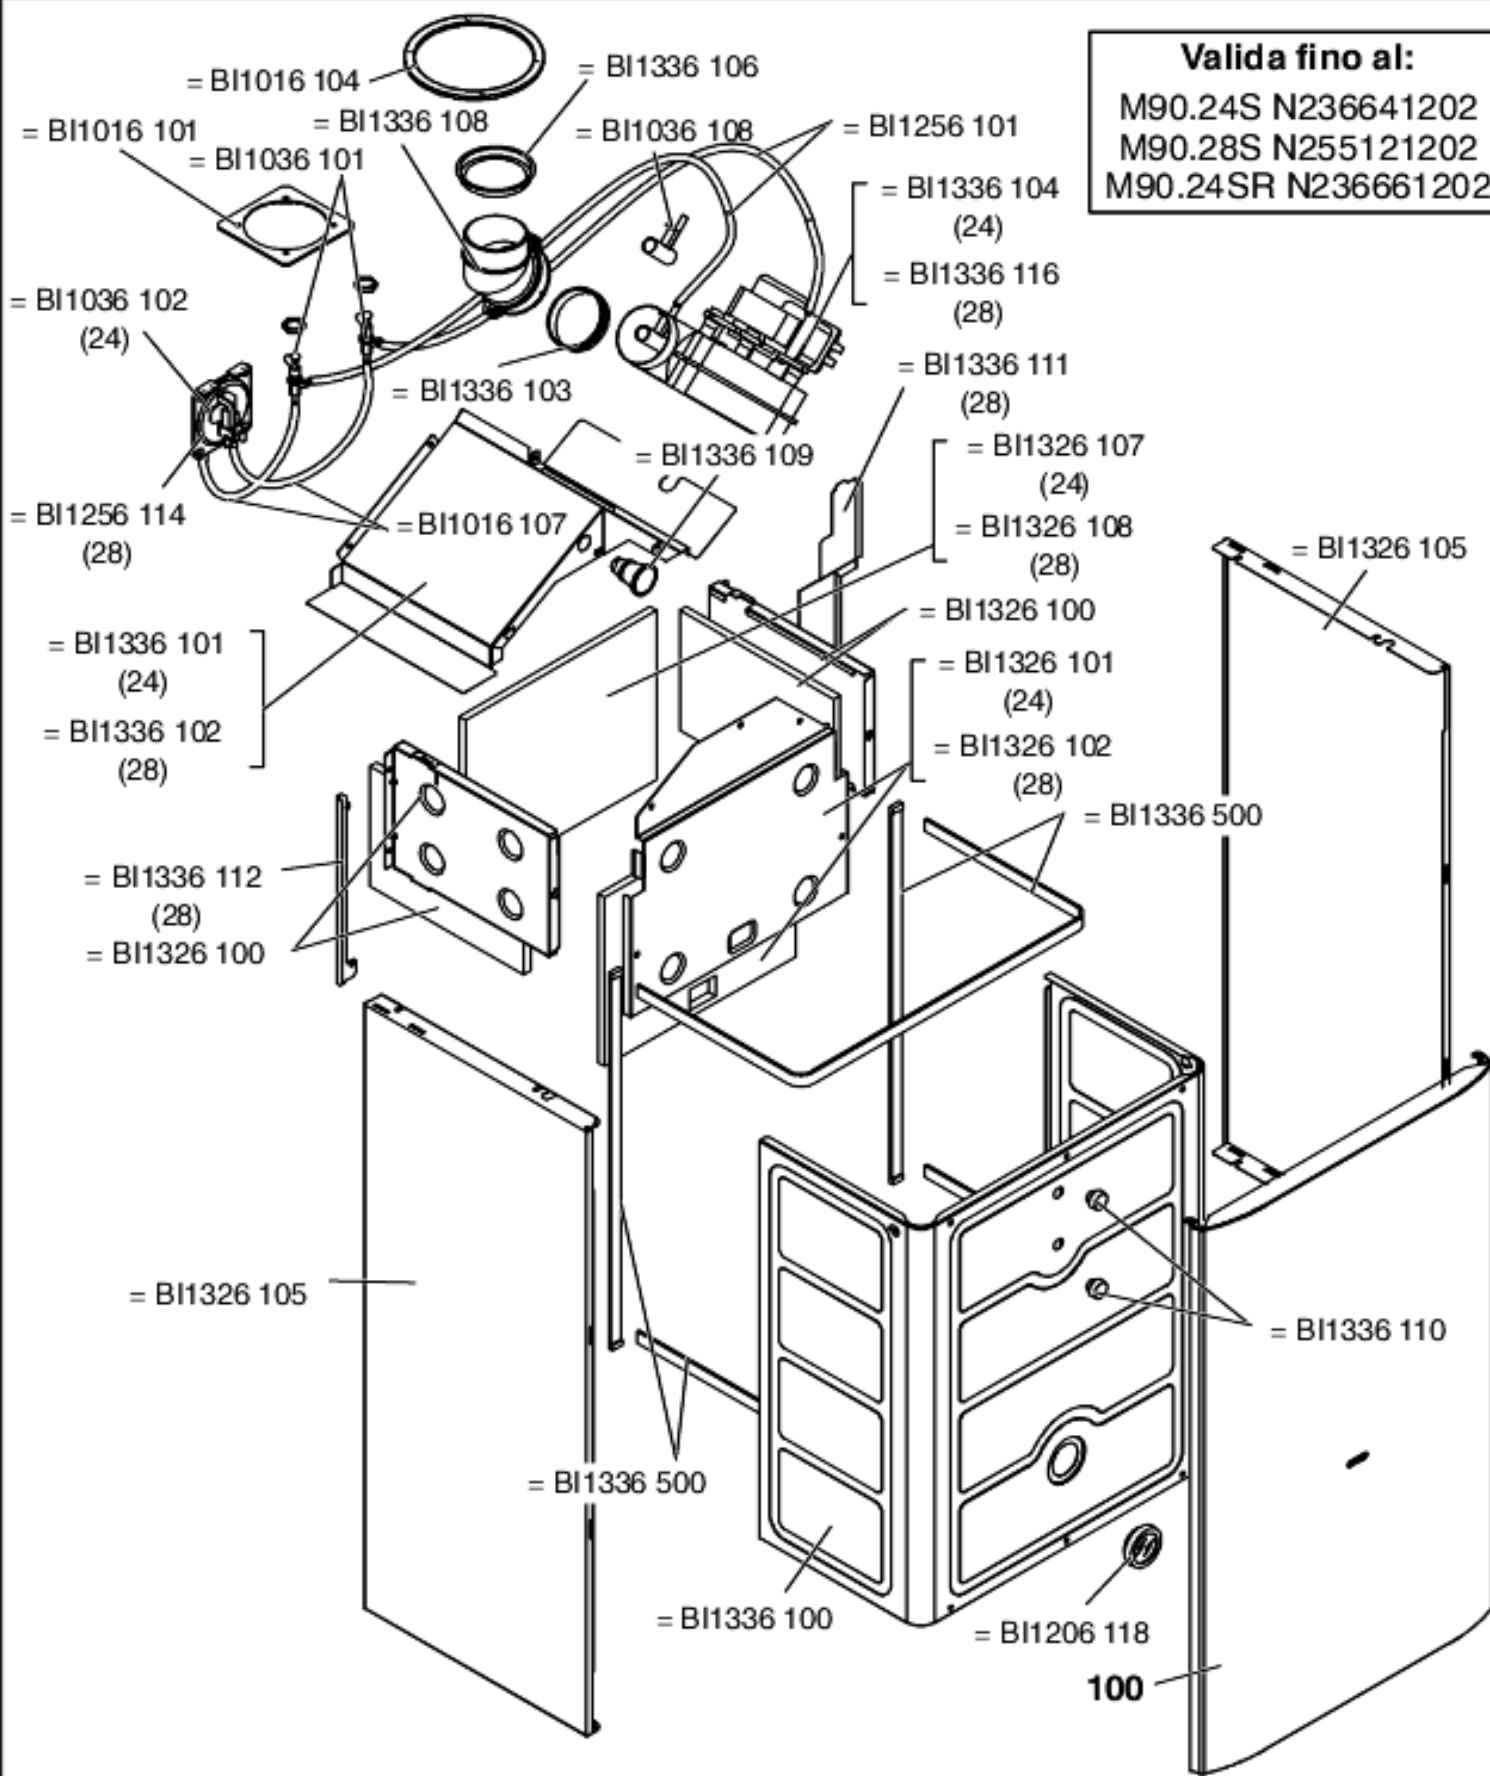

Valida fino al:

M90.24S N236641202
M90.28S N255121202
M90.24SR N236661202

M90.24S	M90.24SR									
M90.28S