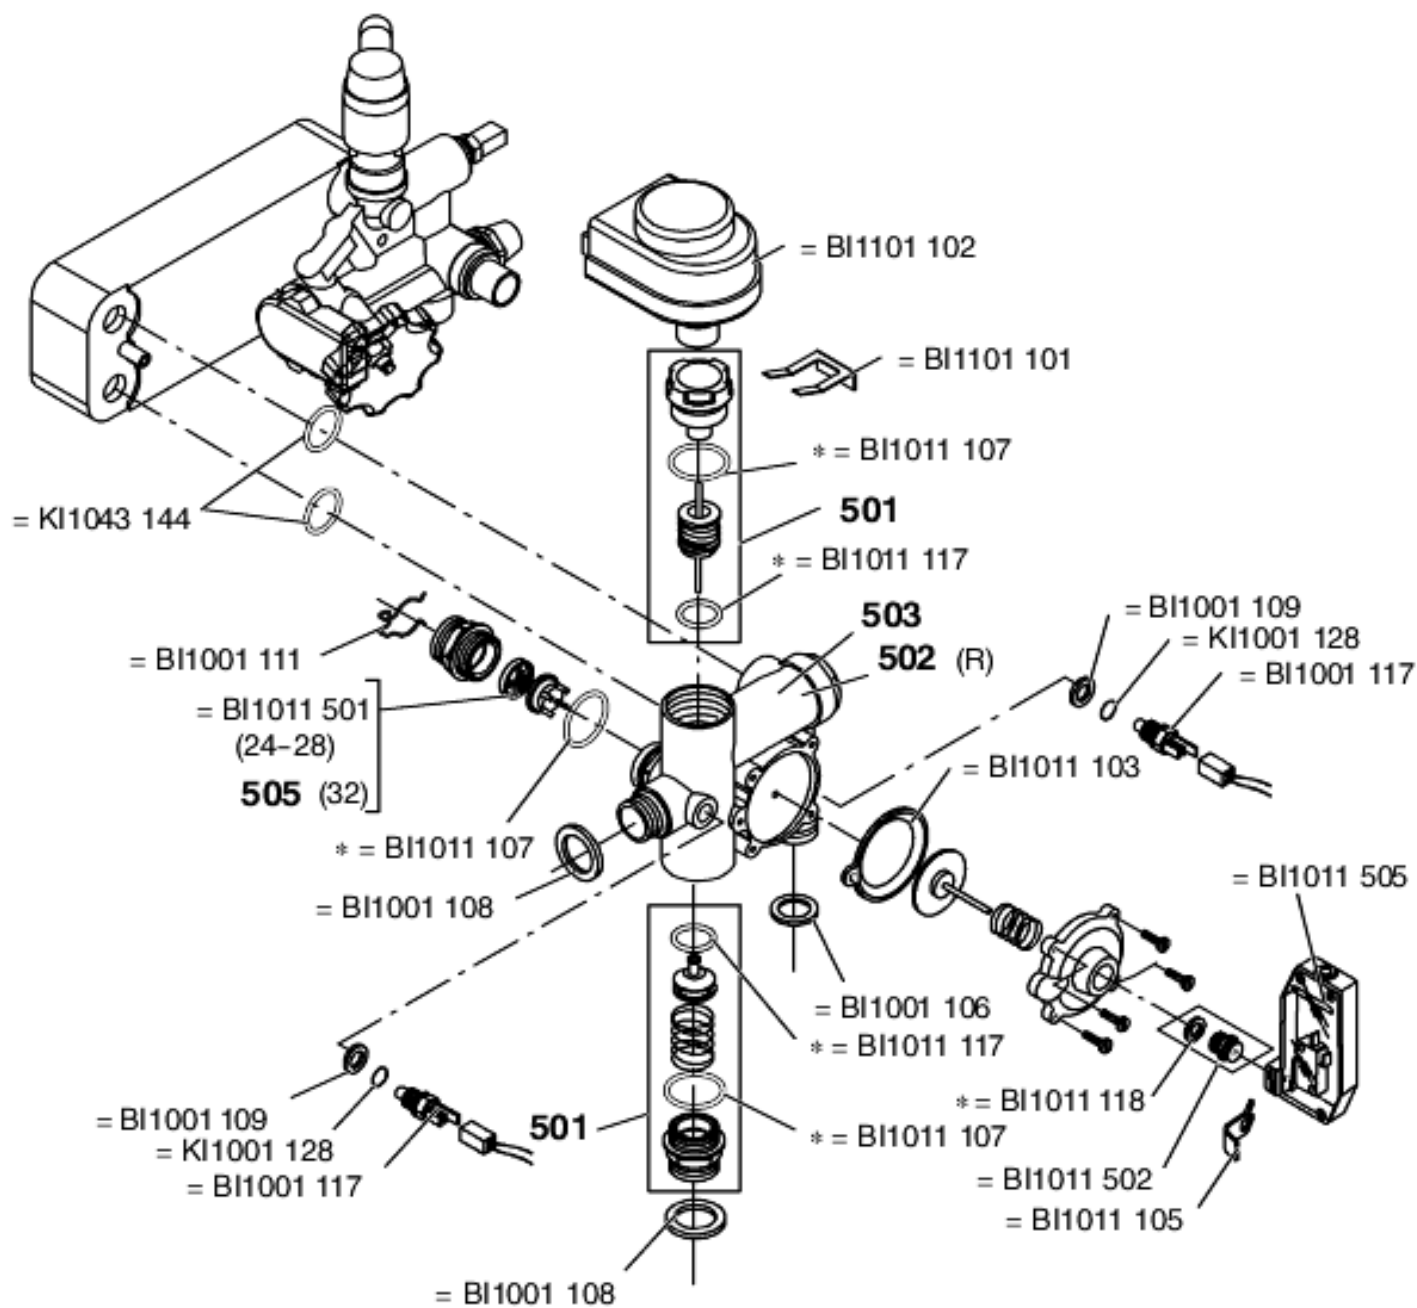

Valida fino al:
 N062550703 per modelli AR-SR
 07/2006 per modelli A

M90.24S	M90.24A	M90.24SR	M90.24AR
M90.28S	M90.28A	M90.28SR	

M90H.24S
M90H.28S

Valida fino al:
N062550703 per modelli AR-SR

* = BI1001 503

M90.24S	M90.24A	M90.24SR	M90.24AR			M90H.24S			
M90.28S	M90.28A	M90.28SR				M90H.28S			
M90.32S									

800 Set guarnizioni Or			
Tavola	Pos.	N.	T. Dimensione
BI1001	115	10	12,42 x 1,78
KI1043	144	10	18,64 x 3,53
BI1001	503	10	
KI1043	114	10	17,04x3,53
KI1001	105	10	17,13x2,62
BI1475	119	10	7x2
BI1212	112	10	17,04x4,00

BI1901 802 Set guarnizioni			
Tavola	Pos.	N.	T. Dimensione
BI1001	107	10	P 1/4"
BI1001	109	10	P 3/8"
BI1202	105	10	P 3/8"
BI1001	106	10	P 1/2"
BI1001	108	10	P 3/4"
BI1001	105	10	P 1"

M90.24S	M90.24A	M90.24SR	M90.24AR		M90H.24S			
M90.28S	M90.28A	M90.28SR			M90H.28S			
M90.32S								

M90.24S	M90.24A	M90.24SR	M90.24AR		M90H.24S			
M90.28S	M90.28A	M90.28SR			M90H.28S			
M90.32S								

M90.24S	M90.24A	M90.24SR	M90.24AR		M90H.24S			
M90.28S	M90.28A	M90.28SR			M90H.28S			

M90.24S	M90.24A	M90.24SR	M90.24AR			M90H.24S			
M90.28S	M90.28A					M90H.28S			
M90.32S									