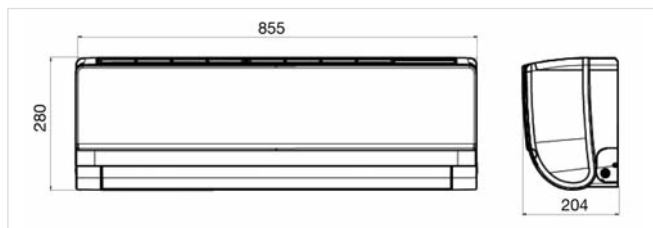

SUPERMATCH MULTISPLIT BREZZA

AS07BS4HRA - AS09BS4HRA - AS12BS4HRA