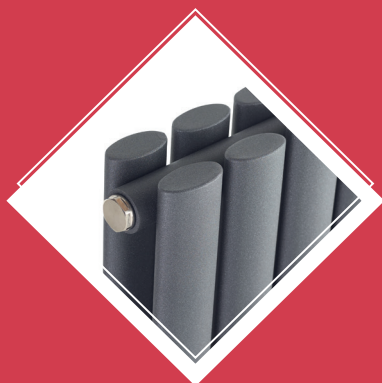

Sofia  
vertical  
double

Using oval steel tubes we have created a soft stylish look with the option of a textured anthracite finish, available in both single and double.

**Vertical single**

Model	Colour	Height (mm)	Length (mm)	Depth (mm)	Output Watts	Price
SVSW1800-294	White	1800	294	55	573	<b>£164</b>
SVSW1800-410	White	1800	410	55	802	<b>£203</b>
SVSW1800-468	White	1800	468	55	916	<b>£233</b>
SVSA1800-294	Anthracite	1800	294	55	573	<b>£164</b>
SVSA1800-410	Anthracite	1800	410	55	802	<b>£203</b>
SVSA1800-468	Anthracite	1800	468	55	916	<b>£233</b>

**Vertical double**

Model	Colour	Height (mm)	Length (mm)	Depth (mm)	Output Watts	Price
SVDW1800-236	White	1800	236	76	733	<b>£209</b>
SVDW1800-294	White	1800	294	76	916	<b>£288</b>
SVDW1800-410	White	1800	410	76	1283	<b>£353</b>
SVDW1800-468	White	1800	468	76	1466	<b>£394</b>
SVDA1800-236	Anthracite	1800	236	76	733	<b>£209</b>
SVDA1800-294	Anthracite	1800	294	76	916	<b>£288</b>
SVDA1800-410	Anthracite	1800	410	76	1283	<b>£353</b>
SVDA1800-468	Anthracite	1800	468	76	1466	<b>£394</b>

Sofia

Sofia  
vertical  
single

600 double

Sofia horizontal double is a high output radiator offering you two options, using high quality steel you can chose the 600mm vertical or 584mm horizontal tubes, giving you the option to decide on textured anthracite and white finish for the right look for your home or office.

**600 double**

Model	Colour	Height (mm)	Length (mm)	Depth (mm)	Output Watts	Price
SHDW600-584	White	600	584	76	695	£197
SHDW600-816	White	600	816	76	990	£270
SHDW600-990	White	600	990	76	1202	£337
SHDW600-1164	White	600	1164	76	1414	£364
SHDA600-584	Anthracite	600	584	76	695	£197
SHDA600-816	Anthracite	600	816	76	990	£270
SHDA600-990	Anthracite	600	990	76	1202	£337
SHDA600-1164	Anthracite	600	1164	76	1414	£364