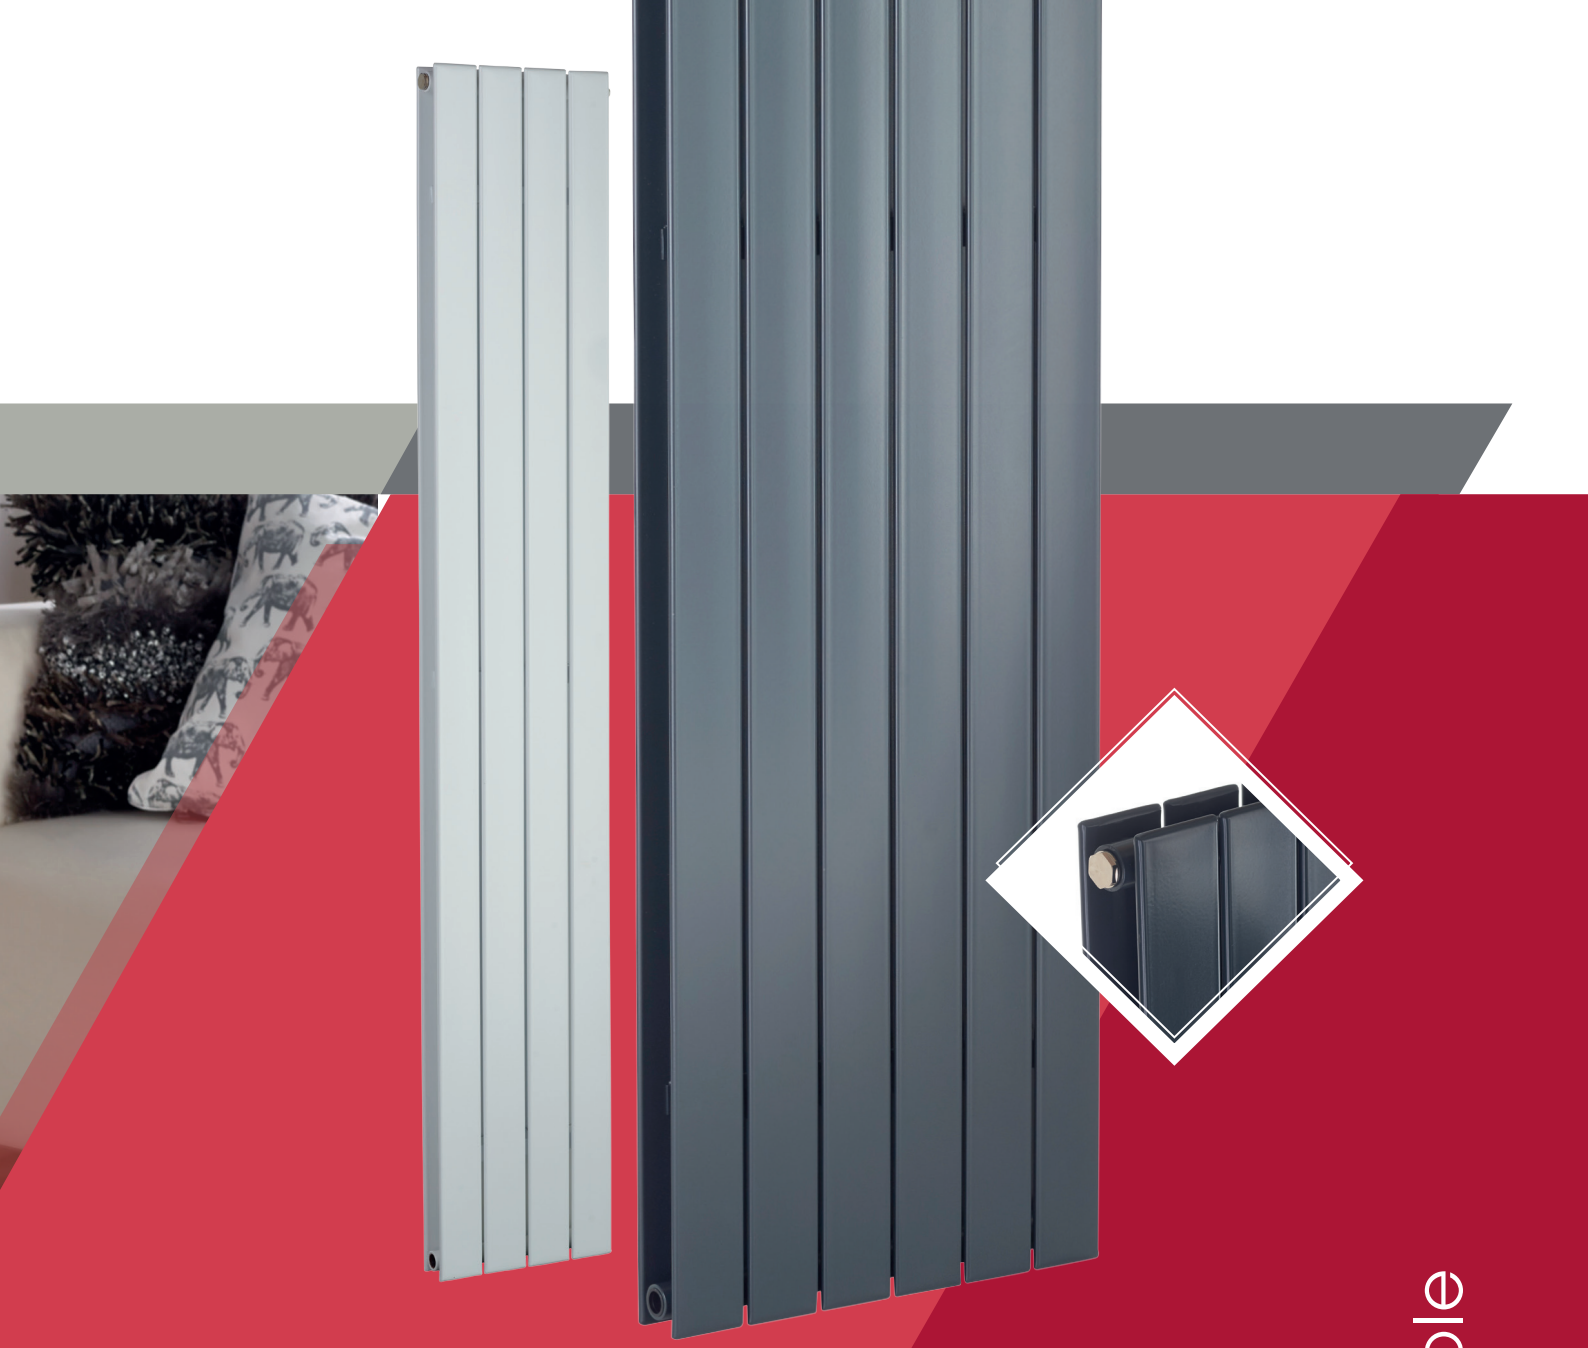

Lorenza  
vertical

# Lorenza single

Lorenza is a modern contemporary flat panel radiator, available in white, anthracite and chrome in vertical and white in the horizontal. The single panel option helps keep the overall projection down to just 71mm from the wall whilst the stunning finish helps it become the focal point of any room.

## Horizontal single

| Model        | Colour | Height (mm) | Length (mm) | Depth (mm) | Output Watts | Price |
|--------------|--------|-------------|-------------|------------|--------------|-------|
| LHSW595-600  | White  | 595         | 600         | 65         | 431          | £168  |
| LHSW595-900  | White  | 595         | 900         | 65         | 591          | £192  |
| LHSW595-1200 | White  | 595         | 1200        | 65         | 766          | £214  |

## Vertical single

| Model        | Colour     | Height (mm) | Length (mm) | Depth (mm) | Output Watts | Price |
|--------------|------------|-------------|-------------|------------|--------------|-------|
| LVSW1800-295 | White      | 1800        | 295         | 65         | 554          | £178  |
| LVSW1800-445 | White      | 1800        | 445         | 65         | 831          | £229  |
| LVSW1800-595 | White      | 1800        | 595         | 65         | 1108         | £281  |
| LVSA1800-295 | Anthracite | 1800        | 295         | 65         | 554          | £212  |
| LVSA1800-445 | Anthracite | 1800        | 445         | 65         | 831          | £275  |
| LVSA1800-595 | Anthracite | 1800        | 595         | 65         | 1108         | £337  |
| LVSC1800-410 | Chrome     | 1800        | 410         | 65         | 792          | £430  |
| LVSC1800-550 | Chrome     | 1800        | 550         | 65         | 1057         | £528  |