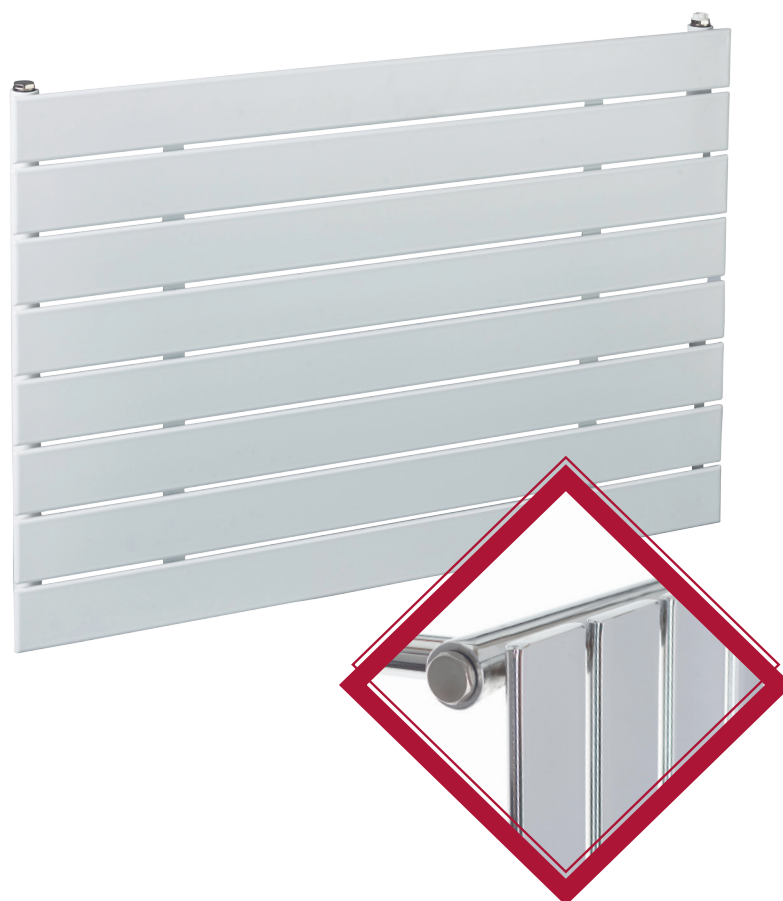

Lorenza  
vertical

# Lorenza single

Lorenza is a modern contemporary flat panel radiator, available in white, anthracite and chrome in vertical and white in the horizontal. The single panel option helps keep the overall projection down to just 71mm from the wall whilst the stunning finish helps it become the focal point of any room.

## Horizontal single

| Model        | Colour | Height (mm) | Length (mm) | Depth (mm) | Output Watts | Price |
|--------------|--------|-------------|-------------|------------|--------------|-------|
| LHSW595-600  | White  | 595         | 600         | 65         | 431          | £168  |
| LHSW595-900  | White  | 595         | 900         | 65         | 591          | £192  |
| LHSW595-1200 | White  | 595         | 1200        | 65         | 766          | £214  |

## Vertical single

| Model        | Colour     | Height (mm) | Length (mm) | Depth (mm) | Output Watts | Price |
|--------------|------------|-------------|-------------|------------|--------------|-------|
| LVSW1800-295 | White      | 1800        | 295         | 65         | 554          | £178  |
| LVSW1800-445 | White      | 1800        | 445         | 65         | 831          | £229  |
| LVSW1800-595 | White      | 1800        | 595         | 65         | 1108         | £281  |
| LVSA1800-295 | Anthracite | 1800        | 295         | 65         | 554          | £212  |
| LVSA1800-445 | Anthracite | 1800        | 445         | 65         | 831          | £275  |
| LVSA1800-595 | Anthracite | 1800        | 595         | 65         | 1108         | £337  |
| LVSC1800-410 | Chrome     | 1800        | 410         | 65         | 792          | £430  |
| LVSC1800-550 | Chrome     | 1800        | 550         | 65         | 1057         | £528  |