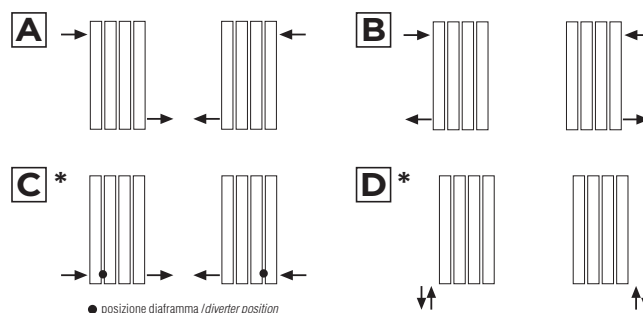

ALLACCIAMENTI / CONNECTIONS

* con sovrapprezzo / with extra charge